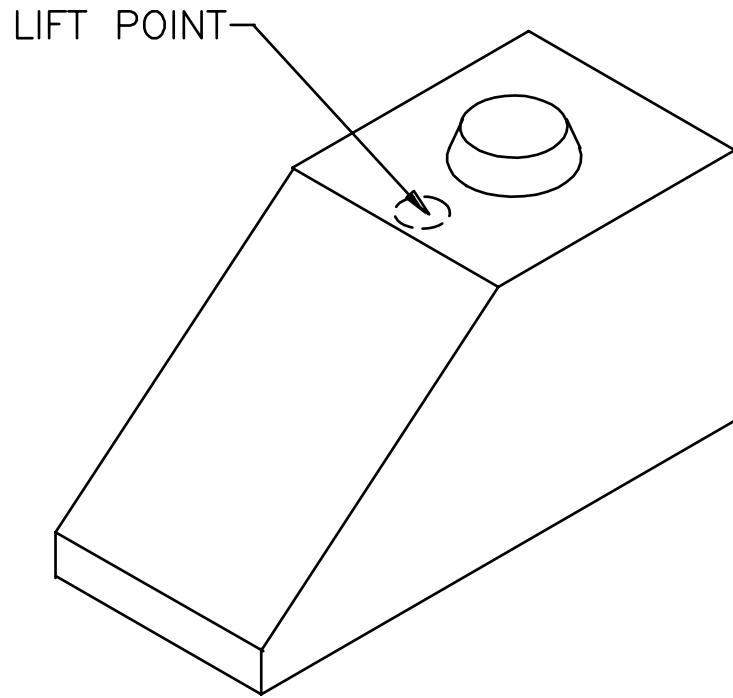

**KNOB STYLE
SPECIFICATION
SHEETS**

■ KNOB STYLE 24 X 24 X 48 FULL BLOCK

WEIGHT: 2,400 Lbs.
VOLUME: 16.00 Cft

■ KNOB STYLE 24 X 24 X 24 HALF BLOCK

WEIGHT: 1,200 Lbs.
VOLUME: 8.00 Cft

■ KNOB STYLE 12 X 24 X 48 FULL TOP CAP

WEIGHT: 1,200 Lbs.
VOLUME: 8.00 Cft

■ KNOB STYLE 12 X 24 X 24 HALF TOP CAP

WEIGHT: 600 Lbs.
VOLUME: 4.00 Cft

■ KNOB STYLE 24 X 24 X 48 SLOPED END - RIGHT

WEIGHT: 1,800 Lbs.
VOLUME: 12.00 Cft

■ KNOB STYLE 24 X 24 X 48 SLOPED END - LEFT

WEIGHT: 1,800 Lbs.
VOLUME: 12.00 Cft

■ KNOB STYLE 30 X 30 X 60 FULL BLOCK

WEIGHT: 4,700 Lbs.
VOLUME: 31.33 Cft

■ KNOB STYLE 30 X 30 X 30 HALF BLOCK

WEIGHT: 2,350 Lbs.
VOLUME: 15.67 Cft

■ KNOB STYLE 15 X 30 X 60 FULL TOP CAP

WEIGHT: 2,350 Lbs.
VOLUME: 15.67 Cft

■ KNOB STYLE 15 X 30 X 30 HALF TOP CAP

WEIGHT: 1,175 Lbs.
VOLUME: 7.84 Cft

■ KNOB STYLE 30 X 30 X 60 SLOPED END - RIGHT

WEIGHT: 3,500 Lbs.
VOLUME: 23.33 Cft

■ KNOB STYLE 30 X 30 X 60 SLOPED END - LEFT