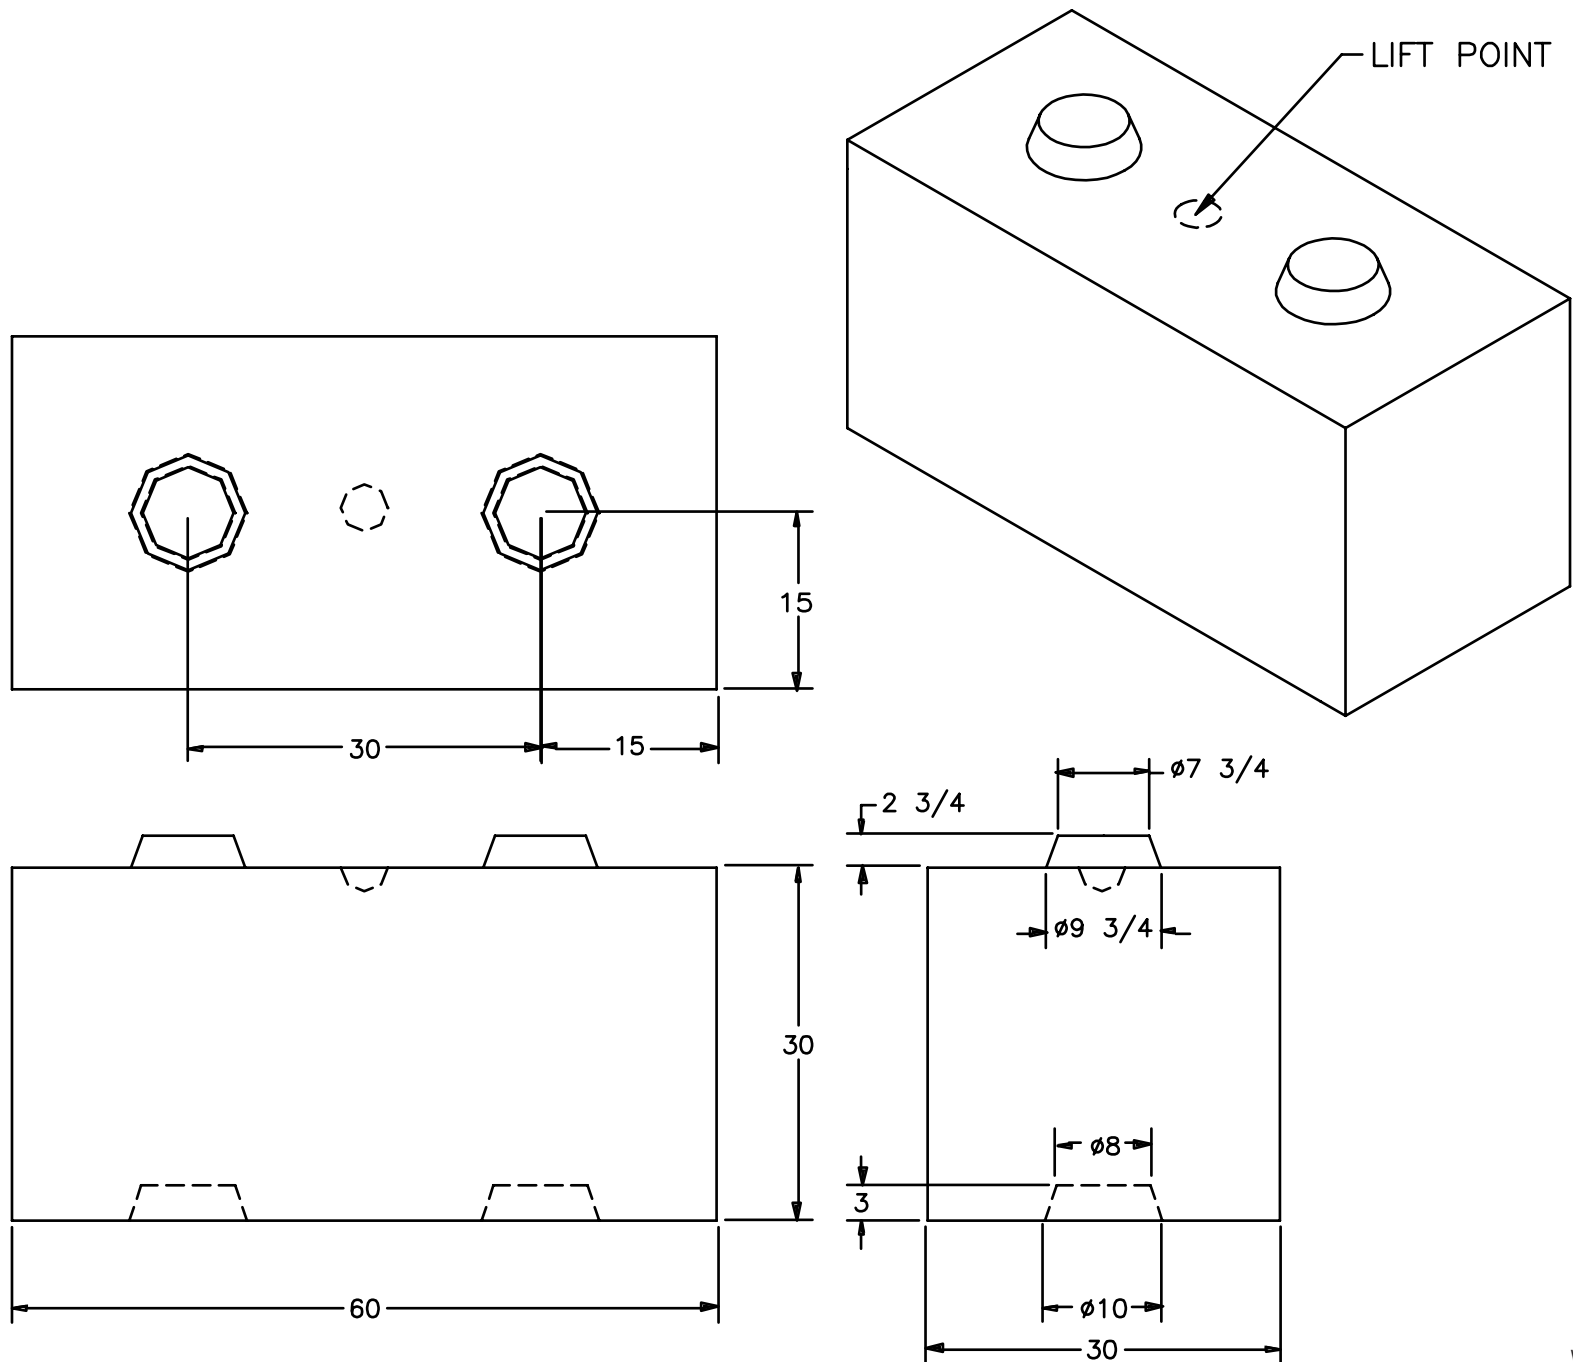

**KNOB STYLE
SPECIFICATION
SHEETS**

■ KNOB STYLE 24 X 24 X 48 FULL BLOCK

WEIGHT: 2,400 Lbs.
VOLUME: 16.00 Cft

■ KNOB STYLE 24 X 24 X 24 HALF BLOCK

WEIGHT: 1,200 Lbs.
VOLUME: 8.00 Cft

■ KNOB STYLE 12 X 24 X 48 FULL TOP CAP

WEIGHT: 1,200 Lbs.
VOLUME: 8.00 Cft

■ KNOB STYLE 12 X 24 X 24 HALF TOP CAP

WEIGHT: 600 Lbs.
VOLUME: 4.00 Cft

■ KNOB STYLE 24 X 24 X 48 SLOPED END - RIGHT

WEIGHT: 1,800 Lbs.
VOLUME: 12.00 Cft

■ KNOB STYLE 24 X 24 X 48 SLOPED END - LEFT

WEIGHT: 1,800 Lbs.
VOLUME: 12.00 Cft

■ KNOB STYLE 30 X 30 X 60 FULL BLOCK

WEIGHT: 4,700 Lbs.
VOLUME: 31.33 Cft

■ KNOB STYLE 30 X 30 X 30 HALF BLOCK

WEIGHT: 2,350 Lbs.
VOLUME: 15.67 Cft

■ KNOB STYLE 15 X 30 X 60 FULL TOP CAP

WEIGHT: 2,350 Lbs.
VOLUME: 15.67 Cft

■ KNOB STYLE 15 X 30 X 30 HALF TOP CAP

WEIGHT: 1,175 Lbs.
VOLUME: 7.84 Cft

■ KNOB STYLE 30 X 30 X 60 SLOPED END - RIGHT

WEIGHT: 3,500 Lbs.
VOLUME: 23.33 Cft

■ KNOB STYLE 30 X 30 X 60 SLOPED END - LEFT