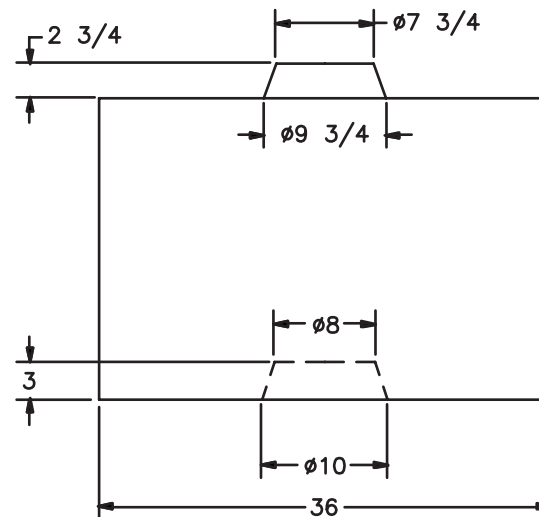

WEIGHT: 2,350 Lbs.
VOLUME: 15.67 Cft

■ KNOB STYLE 15 X 30 X 30 HALF TOP CAP

WEIGHT: 1,175 Lbs.
VOLUME: 7.84 Cft

■ KNOB STYLE 30 X 30 X 60 SLOPED END - RIGHT

WEIGHT: 3,500 Lbs.
VOLUME: 23.33 Cft

■ KNOB STYLE 30 X 30 X 60 SLOPED END - LEFT

WEIGHT: 3,500 Lbs.
VOLUME: 23.33 Cft

■ KNOB STYLE 24 X 36 X 72 FULL JUMBO BLOCK

WEIGHT: 5,400 Lbs.
VOLUME: 36.00 Cft

■ KNOB STYLE 24 X 36 X 36 HALF JUMBO BLOCK

WEIGHT: 2,700 Lbs.
VOLUME: 18.00 Cft