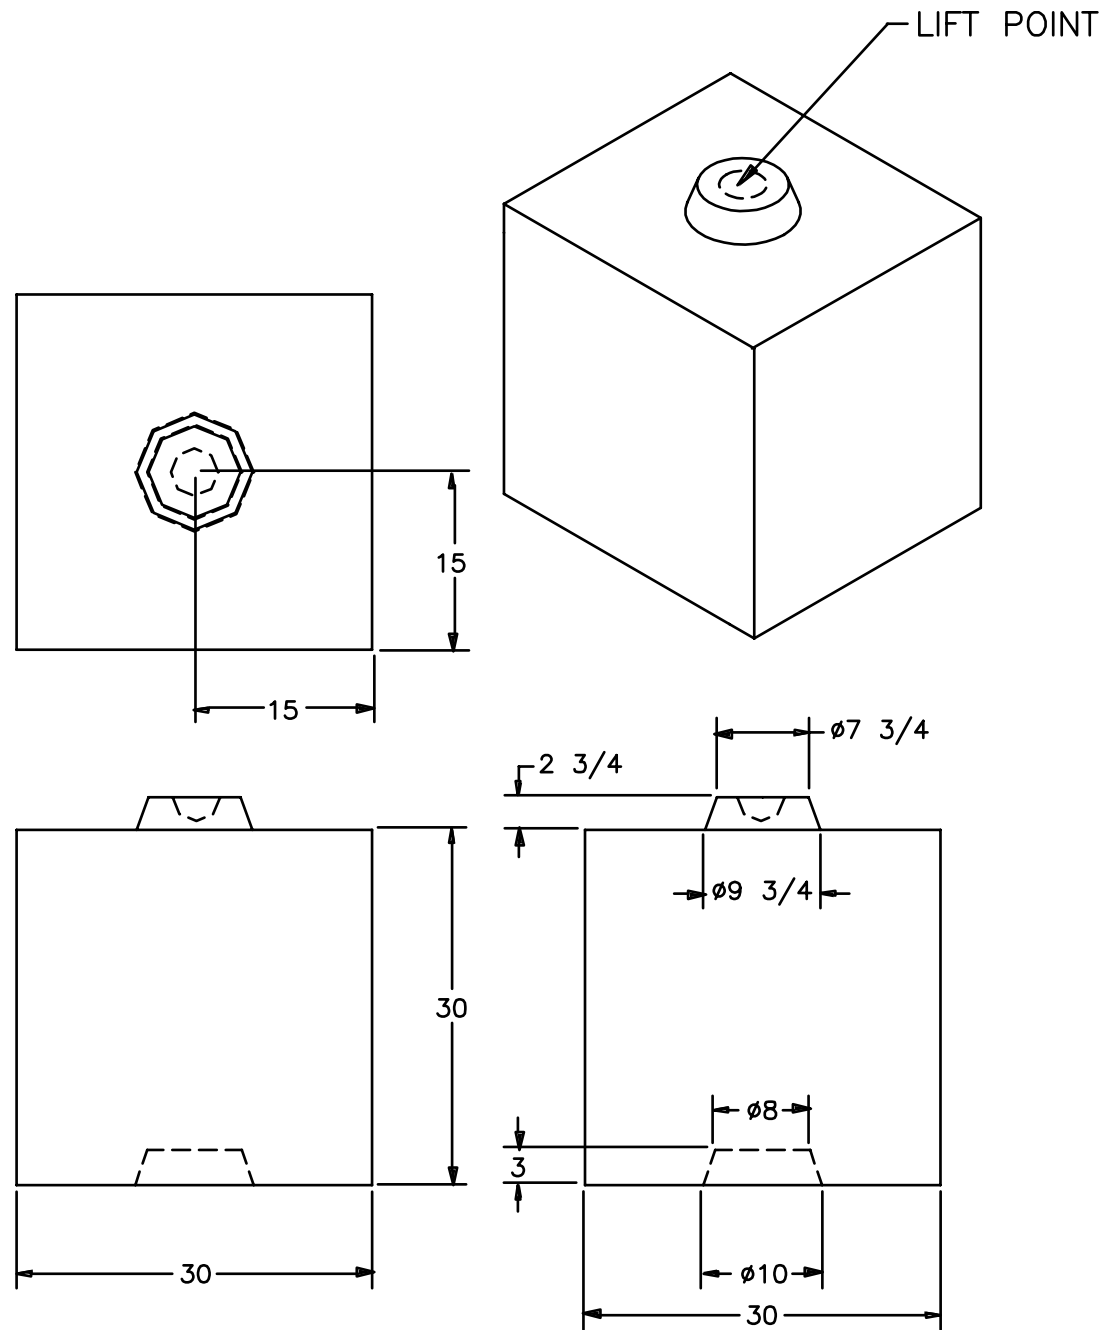

**KNOB STYLE
SPECIFICATION
SHEETS**

■ KNOB STYLE 24 X 24 X 48 FULL BLOCK

WEIGHT: 2,400 Lbs.
VOLUME: 16.00 Cft

■ KNOB STYLE 24 X 24 X 24 HALF BLOCK

WEIGHT: 1,200 Lbs.
VOLUME: 8.00 Cft

■ KNOB STYLE 12 X 24 X 48 FULL TOP CAP

WEIGHT: 1,200 Lbs.
VOLUME: 8.00 Cft

■ KNOB STYLE 12 X 24 X 24 HALF TOP CAP

WEIGHT: 600 Lbs.
VOLUME: 4.00 Cft

■ KNOB STYLE 24 X 24 X 48 SLOPED END - RIGHT

WEIGHT: 1,800 Lbs.
VOLUME: 12.00 Cft

■ KNOB STYLE 24 X 24 X 48 SLOPED END - LEFT

WEIGHT: 1,800 Lbs.
VOLUME: 12.00 Cft

■ KNOB STYLE 30 X 30 X 60 FULL BLOCK

WEIGHT: 4,700 Lbs.
VOLUME: 31.33 Cft

■ KNOB STYLE 30 X 30 X 30 HALF BLOCK

WEIGHT: 2,350 Lbs.
VOLUME: 15.67 Cft

■ KNOB STYLE 15 X 30 X 60 FULL TOP CAP

WEIGHT: 2,350 Lbs.
VOLUME: 15.67 Cft

■ KNOB STYLE 15 X 30 X 30 HALF TOP CAP

WEIGHT: 1,175 Lbs.
VOLUME: 7.84 Cft

■ KNOB STYLE 30 X 30 X 60 SLOPED END - RIGHT

WEIGHT: 3,500 Lbs.
VOLUME: 23.33 Cft

■ KNOB STYLE 30 X 30 X 60 SLOPED END - LEFT