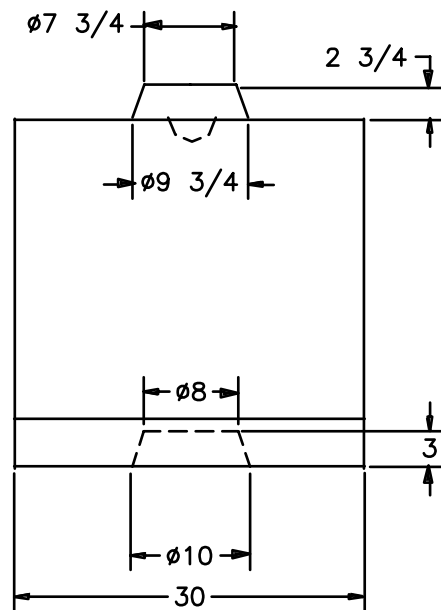

**KNOB STYLE
SPECIFICATION
SHEETS**

■ KNOB STYLE 24 X 24 X 48 FULL BLOCK

WEIGHT: 2,400 Lbs.
VOLUME: 16.00 Cft

■ KNOB STYLE 24 X 24 X 24 HALF BLOCK

WEIGHT: 1,200 Lbs.
VOLUME: 8.00 Cft

■ KNOB STYLE 12 X 24 X 48 FULL TOP CAP

WEIGHT: 1,800 Lbs.
VOLUME: 12.00 Cft

■ KNOB STYLE 30 X 30 X 60 FULL BLOCK

WEIGHT: 4,700 Lbs.
VOLUME: 31.33 Cft

■ KNOB STYLE 30 X 30 X 30 HALF BLOCK

WEIGHT: 2,350 Lbs.
VOLUME: 15.67 Cft

■ KNOB STYLE 15 X 30 X 60 FULL TOP CAP

WEIGHT: 2,350 Lbs.
VOLUME: 15.67 Cft

■ KNOB STYLE 15 X 30 X 30 HALF TOP CAP

WEIGHT: 1,175 Lbs.
VOLUME: 7.84 Cft

■ KNOB STYLE 30 X 30 X 60 SLOPED END - RIGHT

WEIGHT: 3,500 Lbs.
VOLUME: 23.33 Cft

■ KNOB STYLE 30 X 30 X 60 SLOPED END - LEFT

WEIGHT: 3,500 Lbs.
VOLUME: 23.33 Cft

■ KNOB STYLE 24 X 36 X 72 FULL JUMBO BLOCK

WEIGHT: 5,400 Lbs.
VOLUME: 36.00 Cft

■ KNOB STYLE 24 X 36 X 36 HALF JUMBO BLOCK

WEIGHT: 2,700 Lbs.
VOLUME: 18.00 Cft