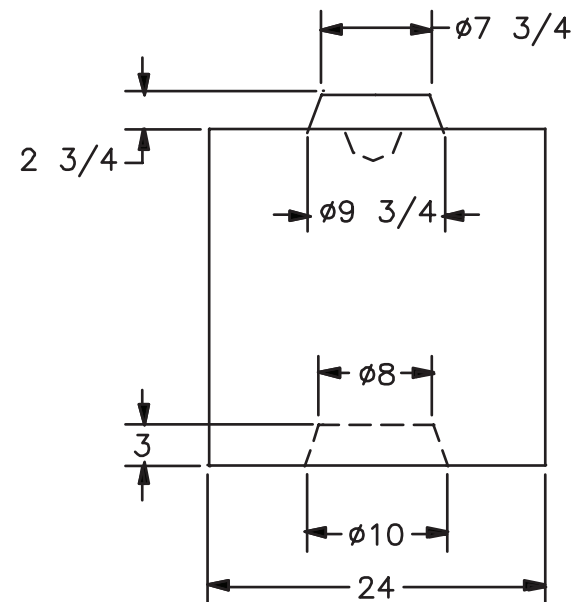

**KNOB STYLE
SPECIFICATION
SHEETS**

■ KNOB STYLE 24 X 24 X 48 FULL BLOCK

WEIGHT: 2,400 Lbs.
VOLUME: 16.00 Cft

■ KNOB STYLE 24 X 24 X 24 HALF BLOCK

WEIGHT: 1,200 Lbs.
VOLUME: 8.00 Cft

■ KNOB STYLE 12 X 24 X 48 FULL TOP CAP

WEIGHT: 1,200 Lbs.
VOLUME: 8.00 Cft

■ KNOB STYLE 12 X 24 X 24 HALF TOP CAP

WEIGHT: 600 Lbs.
VOLUME: 4.00 Cft

■ KNOB STYLE 24 X 24 X 48 SLOPED END - RIGHT

WEIGHT: 1,800 Lbs.
VOLUME: 12.00 Cft

■ KNOB STYLE 24 X 24 X 48 SLOPED END - LEFT

WEIGHT: 1,800 Lbs.
VOLUME: 12.00 Cft

■ KNOB STYLE 30 X 30 X 60 FULL BLOCK

WEIGHT: 4,700 Lbs.
VOLUME: 31.33 Cft

■ KNOB STYLE 30 X 30 X 30 HALF BLOCK

WEIGHT: 2,350 Lbs.
VOLUME: 15.67 Cft

■ KNOB STYLE 15 X 30 X 60 FULL TOP CAP

WEIGHT: 2,350 Lbs.
VOLUME: 15.67 Cft

■ KNOB STYLE 15 X 30 X 30 HALF TOP CAP

WEIGHT: 1,175 Lbs.
VOLUME: 7.84 Cft

■ KNOB STYLE 30 X 30 X 60 SLOPED END - RIGHT

WEIGHT: 3,500 Lbs.
VOLUME: 23.33 Cft

■ KNOB STYLE 30 X 30 X 60 SLOPED END - LEFT