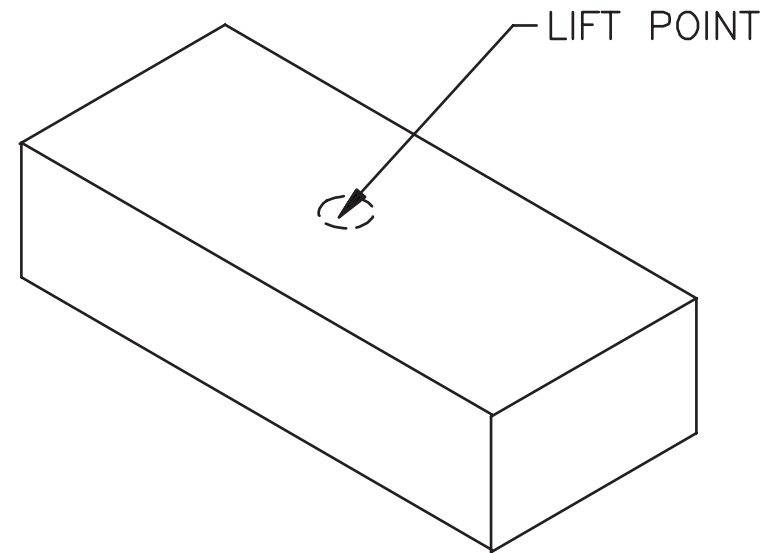

**KNOB STYLE
SPECIFICATION
SHEETS**

■ KNOB STYLE 24 X 24 X 48 FULL BLOCK

WEIGHT: 2,400 Lbs.
VOLUME: 16.00 Cft

■ KNOB STYLE 24 X 24 X 24 HALF BLOCK

WEIGHT: 1,200 Lbs.
VOLUME: 8.00 Cft

■ KNOB STYLE 12 X 24 X 48 FULL TOP CAP

WEIGHT: 1,200 Lbs.
VOLUME: 8.00 Cft

■ KNOB STYLE 12 X 24 X 24 HALF TOP CAP

WEIGHT: 600 Lbs.
VOLUME: 4.00 Cft

■ KNOB STYLE 24 X 24 X 48 SLOPED END - RIGHT

WEIGHT: 1,800 Lbs.
VOLUME: 12.00 Cft

■ KNOB STYLE 24 X 24 X 48 SLOPED END - LEFT

WEIGHT: 1,800 Lbs.
VOLUME: 12.00 Cft

■ KNOB STYLE 30 X 30 X 60 FULL BLOCK

WEIGHT: 4,700 Lbs.
VOLUME: 31.33 Cft

■ KNOB STYLE 30 X 30 X 30 HALF BLOCK

WEIGHT: 2,350 Lbs.
VOLUME: 15.67 Cft

■ KNOB STYLE 15 X 30 X 60 FULL TOP CAP

WEIGHT: 2,350 Lbs.
VOLUME: 15.67 Cft

■ KNOB STYLE 15 X 30 X 30 HALF TOP CAP

WEIGHT: 1,175 Lbs.
VOLUME: 7.84 Cft

■ KNOB STYLE 30 X 30 X 60 SLOPED END - RIGHT

WEIGHT: 3,500 Lbs.
VOLUME: 23.33 Cft

■ KNOB STYLE 30 X 30 X 60 SLOPED END - LEFT