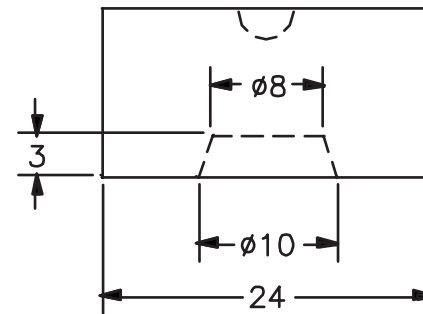

**KNOB STYLE
SPECIFICATION
SHEETS**

■ KNOB STYLE 24 X 24 X 48 FULL BLOCK

WEIGHT: 2,400 Lbs.
VOLUME: 16.00 Cft

■ KNOB STYLE 24 X 24 X 24 HALF BLOCK

WEIGHT: 1,200 Lbs.
VOLUME: 8.00 Cft

■ KNOB STYLE 12 X 24 X 48 FULL TOP CAP

WEIGHT: 1,200 Lbs.
VOLUME: 8.00 Cft

■ KNOB STYLE 12 X 24 X 24 HALF TOP CAP

WEIGHT: 600 Lbs.
VOLUME: 4.00 Cft

■ KNOB STYLE 24 X 24 X 48 SLOPED END - RIGHT

WEIGHT: 1,800 Lbs.
VOLUME: 12.00 Cft

■ KNOB STYLE 24 X 24 X 48 SLOPED END - LEFT

WEIGHT: 1,800 Lbs.
VOLUME: 12.00 Cft

■ KNOB STYLE 30 X 30 X 60 FULL BLOCK

WEIGHT: 4,700 Lbs.
VOLUME: 31.33 Cft

■ KNOB STYLE 30 X 30 X 30 HALF BLOCK

WEIGHT: 2,350 Lbs.
VOLUME: 15.67 Cft

■ KNOB STYLE 15 X 30 X 60 FULL TOP CAP

WEIGHT: 2,350 Lbs.
VOLUME: 15.67 Cft

■ KNOB STYLE 15 X 30 X 30 HALF TOP CAP

WEIGHT: 1,175 Lbs.
VOLUME: 7.84 Cft

■ KNOB STYLE 30 X 30 X 60 SLOPED END - RIGHT

WEIGHT: 3,500 Lbs.
VOLUME: 23.33 Cft

■ KNOB STYLE 30 X 30 X 60 SLOPED END - LEFT