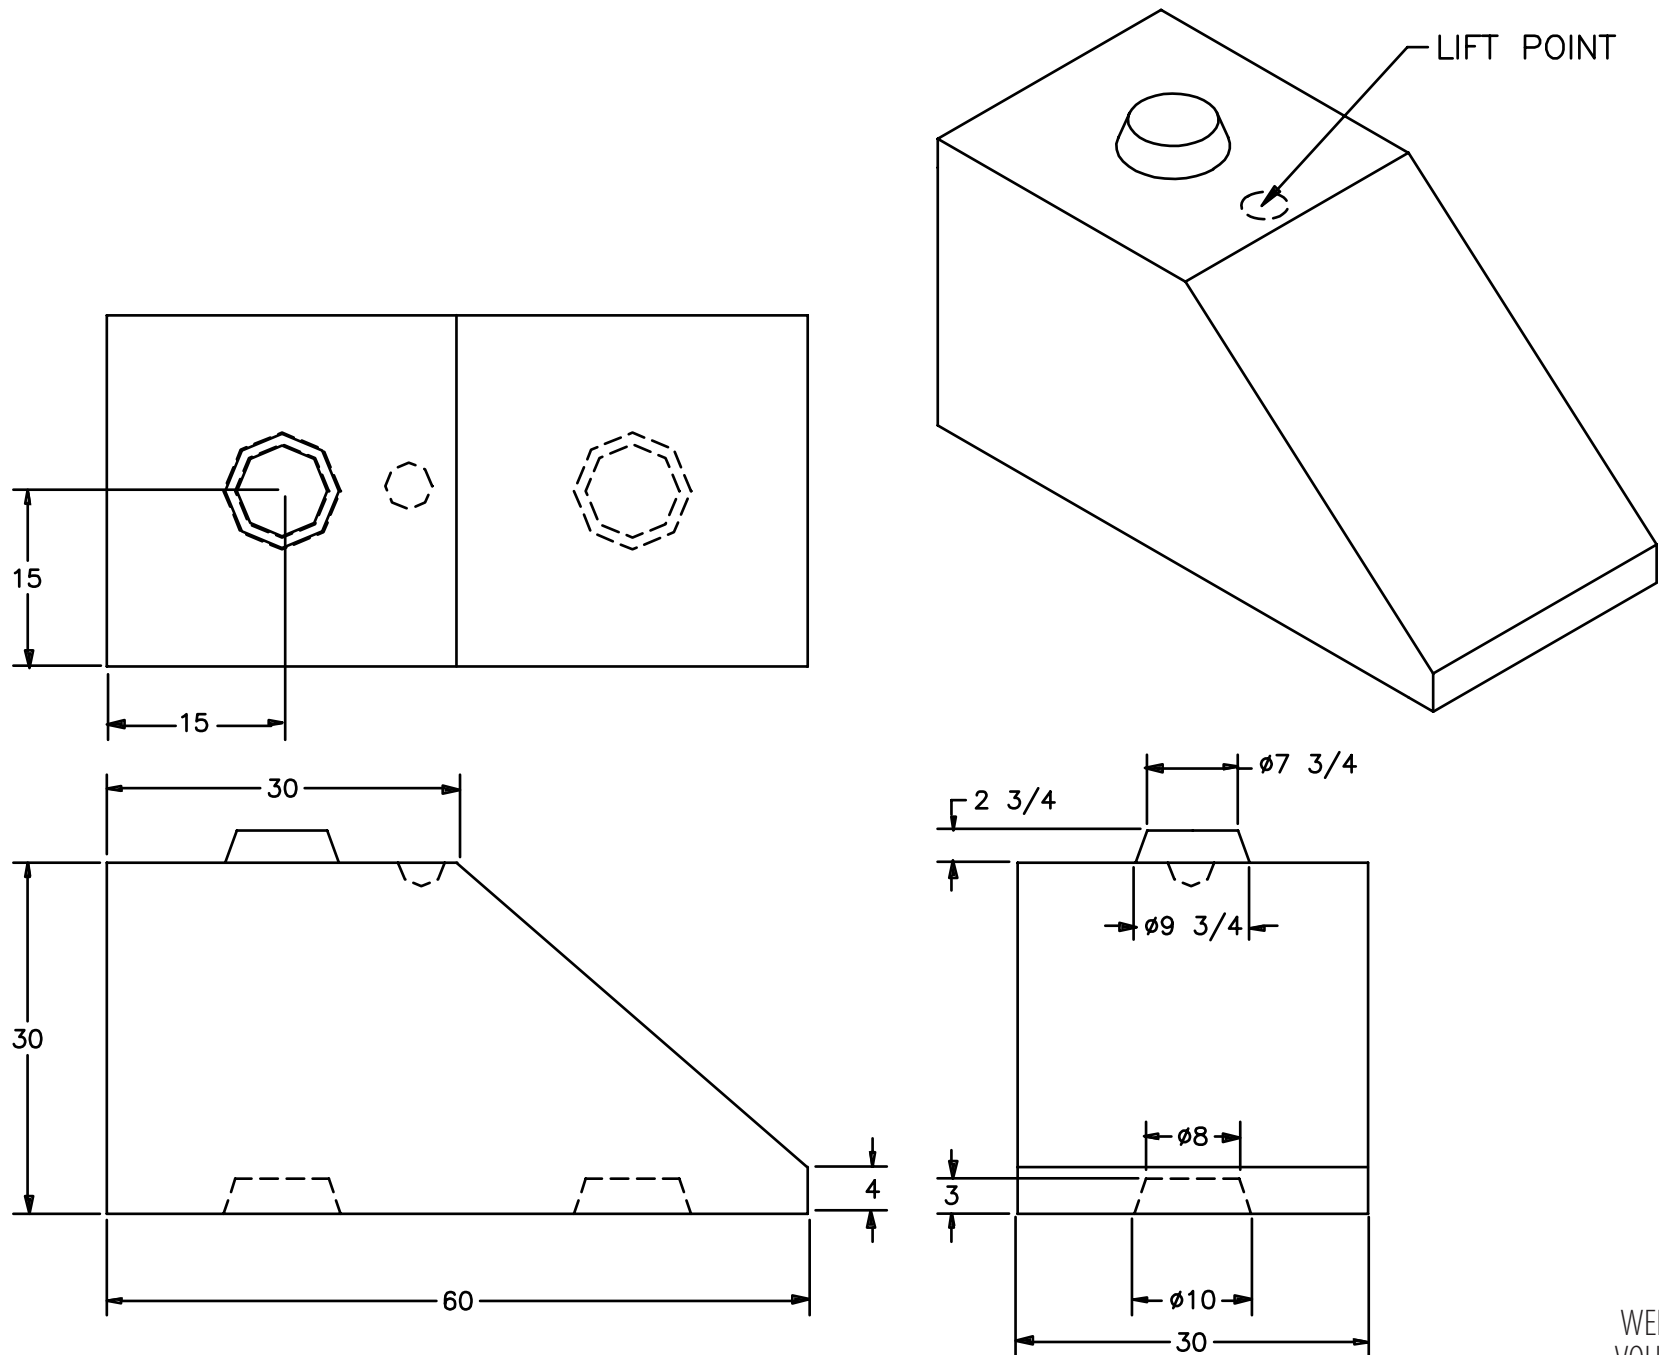

**KNOB STYLE
SPECIFICATION
SHEETS**

■ KNOB STYLE 24 X 24 X 48 FULL BLOCK

WEIGHT: 2,400 Lbs.
VOLUME: 16.00 Cft

■ KNOB STYLE 24 X 24 X 24 HALF BLOCK

WEIGHT: 1,200 Lbs.
VOLUME: 8.00 Cft

■ KNOB STYLE 12 X 24 X 48 FULL TOP CAP

WEIGHT: 1,200 Lbs.
VOLUME: 8.00 Cft

■ KNOB STYLE 12 X 24 X 24 HALF TOP CAP

WEIGHT: 600 Lbs.
VOLUME: 4.00 Cft

■ KNOB STYLE 24 X 24 X 48 SLOPED END - RIGHT

WEIGHT: 1,800 Lbs.
VOLUME: 12.00 Cft

■ KNOB STYLE 24 X 24 X 48 SLOPED END - LEFT

WEIGHT: 1,800 Lbs.
VOLUME: 12.00 Cft

■ KNOB STYLE 30 X 30 X 60 FULL BLOCK

WEIGHT: 4,700 Lbs.
VOLUME: 31.33 Cft

■ KNOB STYLE 30 X 30 X 30 HALF BLOCK

WEIGHT: 2,350 Lbs.
VOLUME: 15.67 Cft

■ KNOB STYLE 15 X 30 X 60 FULL TOP CAP

WEIGHT: 2,350 Lbs.
VOLUME: 15.67 Cft

■ KNOB STYLE 15 X 30 X 30 HALF TOP CAP

WEIGHT: 1,175 Lbs.
VOLUME: 7.84 Cft

■ KNOB STYLE 30 X 30 X 60 SLOPED END - RIGHT

WEIGHT: 3,500 Lbs.
VOLUME: 23.33 Cft

■ KNOB STYLE 30 X 30 X 60 SLOPED END - LEFT