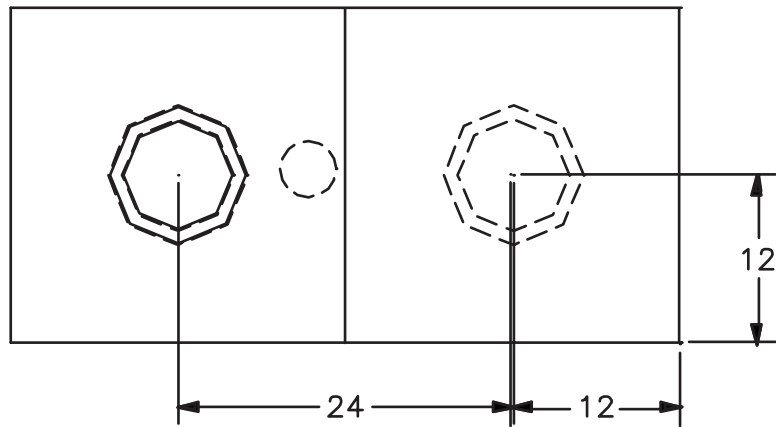

**KNOB STYLE
SPECIFICATION
SHEETS**

■ KNOB STYLE 24 X 24 X 48 FULL BLOCK

WEIGHT: 2,400 Lbs.
VOLUME: 16.00 Cft

■ KNOB STYLE 24 X 24 X 24 HALF BLOCK

WEIGHT: 1,200 Lbs.
VOLUME: 8.00 Cft

■ KNOB STYLE 12 X 24 X 48 FULL TOP CAP

WEIGHT: 1,200 Lbs.
VOLUME: 8.00 Cft

■ KNOB STYLE 12 X 24 X 24 HALF TOP CAP

WEIGHT: 600 Lbs.
VOLUME: 4.00 Cft

■ KNOB STYLE 24 X 24 X 48 SLOPED END - RIGHT

WEIGHT: 1,800 Lbs.
VOLUME: 12.00 Cft

■ KNOB STYLE 24 X 24 X 48 SLOPED END - LEFT

WEIGHT: 1,800 Lbs.
VOLUME: 12.00 Cft

■ KNOB STYLE 30 X 30 X 60 FULL BLOCK

WEIGHT: 4,700 Lbs.
VOLUME: 31.33 Cft

■ KNOB STYLE 30 X 30 X 30 HALF BLOCK

WEIGHT: 2,350 Lbs.
VOLUME: 15.67 Cft

■ KNOB STYLE 15 X 30 X 60 FULL TOP CAP

WEIGHT: 2,350 Lbs.
VOLUME: 15.67 Cft

■ KNOB STYLE 15 X 30 X 30 HALF TOP CAP

WEIGHT: 1,175 Lbs.
VOLUME: 7.84 Cft

■ KNOB STYLE 30 X 30 X 60 SLOPED END - RIGHT

WEIGHT: 3,500 Lbs.
VOLUME: 23.33 Cft

■ KNOB STYLE 30 X 30 X 60 SLOPED END - LEFT