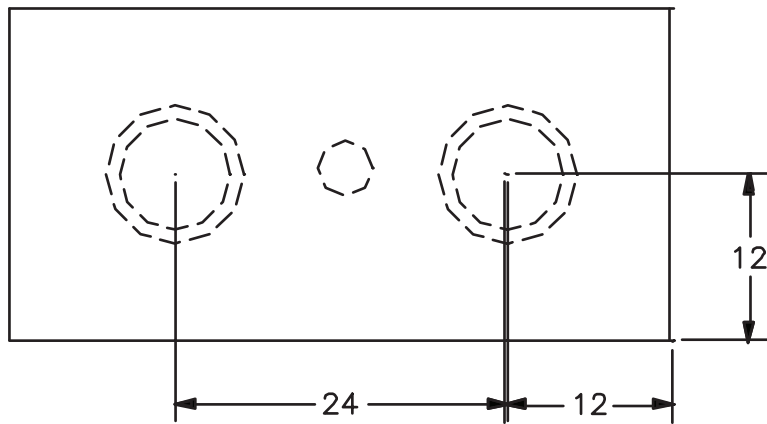

**KNOB STYLE
SPECIFICATION
SHEETS**

■ KNOB STYLE 24 X 24 X 48 FULL BLOCK

WEIGHT: 2,400 Lbs.
VOLUME: 16.00 Cft

■ KNOB STYLE 24 X 24 X 24 HALF BLOCK

WEIGHT: 1,200 Lbs.
VOLUME: 8.00 Cft

■ KNOB STYLE 12 X 24 X 48 FULL TOP CAP

WEIGHT: 1,200 Lbs.
VOLUME: 8.00 Cft

■ KNOB STYLE 12 X 24 X 24 HALF TOP CAP

WEIGHT: 600 Lbs.
VOLUME: 4.00 Cft

■ KNOB STYLE 24 X 24 X 48 SLOPED END - RIGHT

WEIGHT: 1,800 Lbs.
VOLUME: 12.00 Cft

■ KNOB STYLE 24 X 24 X 48 SLOPED END - LEFT

WEIGHT: 1,800 Lbs.
VOLUME: 12.00 Cft

■ KNOB STYLE 30 X 30 X 60 FULL BLOCK

WEIGHT: 4,700 Lbs.
VOLUME: 31.33 Cft

■ KNOB STYLE 30 X 30 X 30 HALF BLOCK

WEIGHT: 2,350 Lbs.
VOLUME: 15.67 Cft

■ KNOB STYLE 15 X 30 X 60 FULL TOP CAP

WEIGHT: 2,350 Lbs.
VOLUME: 15.67 Cft

■ KNOB STYLE 15 X 30 X 30 HALF TOP CAP

WEIGHT: 1,175 Lbs.
VOLUME: 7.84 Cft

■ KNOB STYLE 30 X 30 X 60 SLOPED END - RIGHT

WEIGHT: 3,500 Lbs.
VOLUME: 23.33 Cft

■ KNOB STYLE 30 X 30 X 60 SLOPED END - LEFT