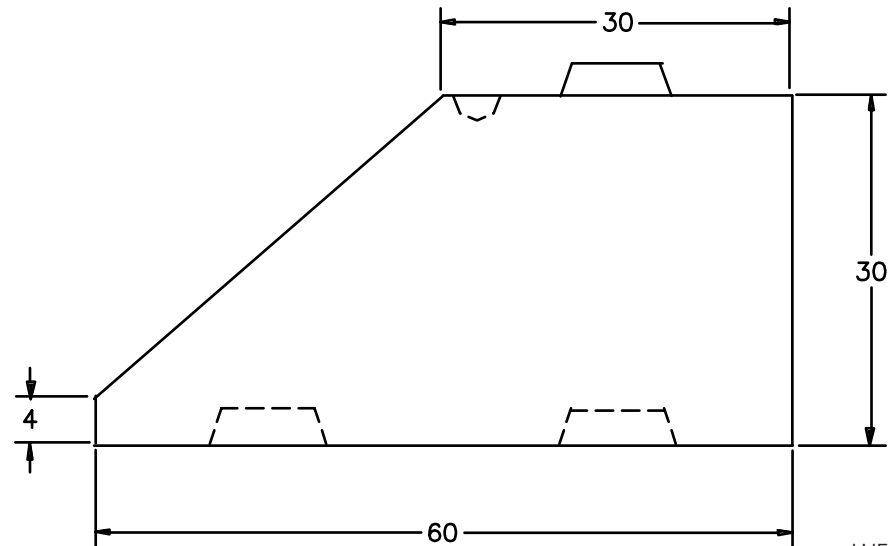

**KNOB STYLE
SPECIFICATION
SHEETS**

■ KNOB STYLE 24 X 24 X 48 FULL BLOCK

WEIGHT: 2,400 Lbs.
VOLUME: 16.00 Cft

■ KNOB STYLE 24 X 24 X 24 HALF BLOCK

WEIGHT: 1,200 Lbs.
VOLUME: 8.00 Cft

■ KNOB STYLE 12 X 24 X 48 FULL TOP CAP

WEIGHT: 1,800 Lbs.
VOLUME: 12.00 Cft

■ KNOB STYLE 30 X 30 X 60 FULL BLOCK

WEIGHT: 4,700 Lbs.
VOLUME: 31.33 Cft

■ KNOB STYLE 30 X 30 X 30 HALF BLOCK

WEIGHT: 2,350 Lbs.
VOLUME: 15.67 Cft

■ KNOB STYLE 15 X 30 X 60 FULL TOP CAP

WEIGHT: 2,350 Lbs.
VOLUME: 15.67 Cft

■ KNOB STYLE 15 X 30 X 30 HALF TOP CAP

WEIGHT: 1,175 Lbs.
VOLUME: 7.84 Cft

■ KNOB STYLE 30 X 30 X 60 SLOPED END - RIGHT

WEIGHT: 3,500 Lbs.
VOLUME: 23.33 Cft

■ KNOB STYLE 30 X 30 X 60 SLOPED END - LEFT

WEIGHT: 3,500 Lbs.
VOLUME: 23.33 Cft

■ KNOB STYLE 24 X 36 X 72 FULL JUMBO BLOCK

WEIGHT: 5,400 Lbs.
VOLUME: 36.00 Cft

■ KNOB STYLE 24 X 36 X 36 HALF JUMBO BLOCK

WEIGHT: 2,700 Lbs.
VOLUME: 18.00 Cft