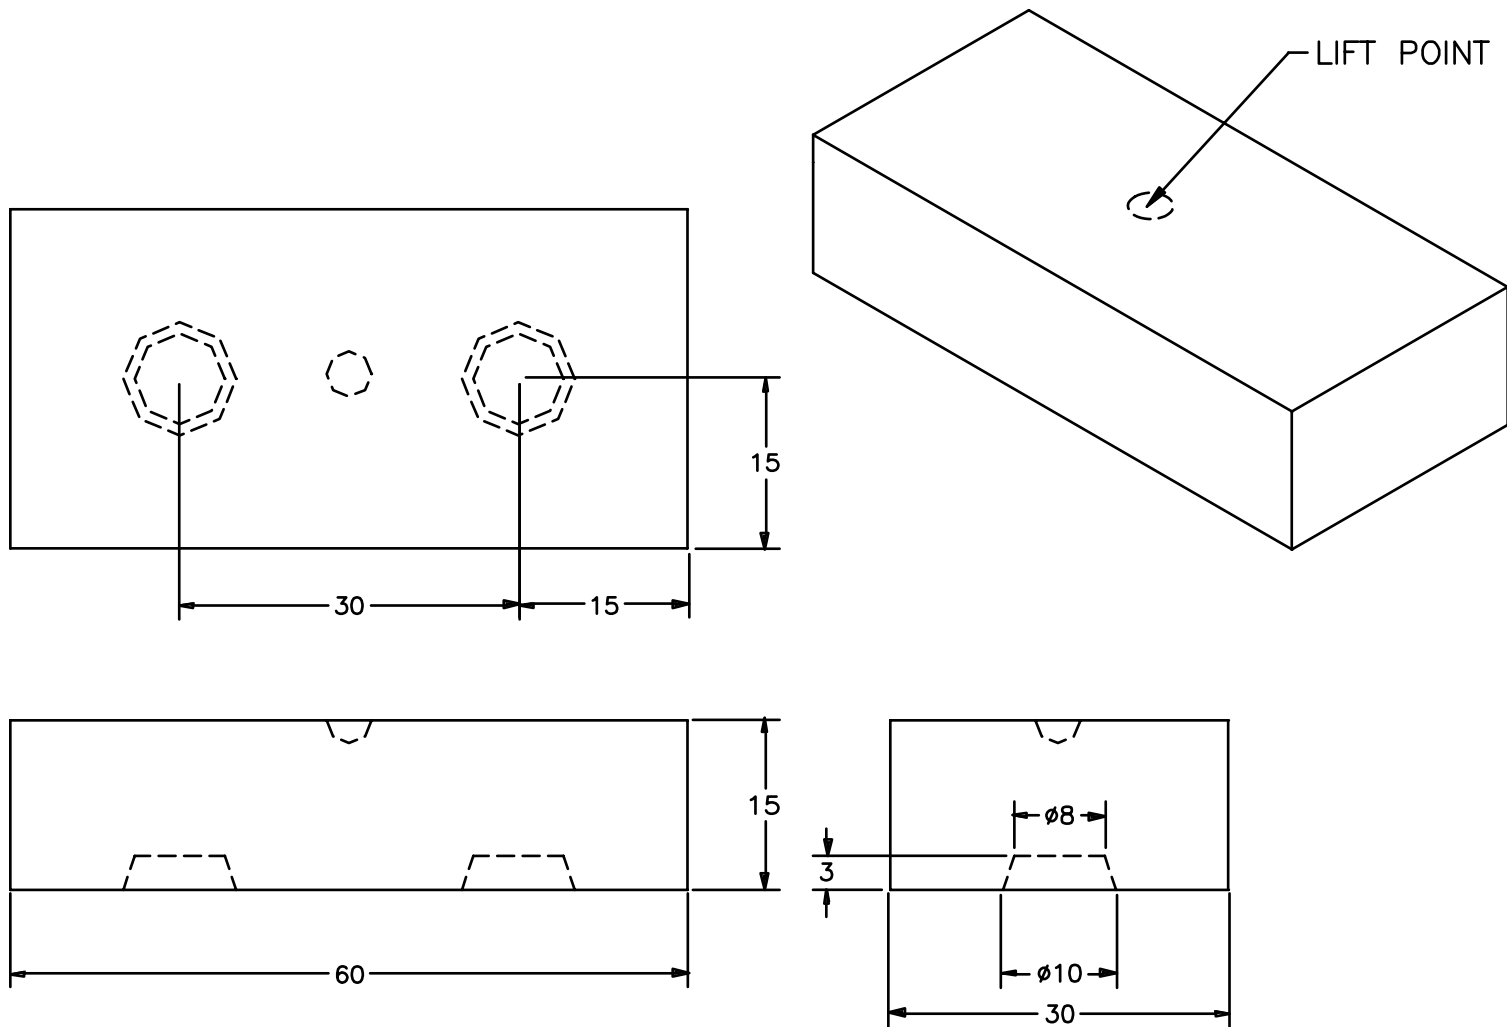

**KNOB STYLE
SPECIFICATION
SHEETS**

■ KNOB STYLE 24 X 24 X 48 FULL BLOCK

WEIGHT: 2,400 Lbs.
VOLUME: 16.00 Cft

■ KNOB STYLE 24 X 24 X 24 HALF BLOCK

WEIGHT: 1,200 Lbs.
VOLUME: 8.00 Cft

■ KNOB STYLE 12 X 24 X 48 FULL TOP CAP

WEIGHT: 1,200 Lbs.
VOLUME: 8.00 Cft

■ KNOB STYLE 12 X 24 X 24 HALF TOP CAP

WEIGHT: 600 Lbs.
VOLUME: 4.00 Cft

■ KNOB STYLE 24 X 24 X 48 SLOPED END - RIGHT

WEIGHT: 1,800 Lbs.
VOLUME: 12.00 Cft

■ KNOB STYLE 24 X 24 X 48 SLOPED END - LEFT

WEIGHT: 1,800 Lbs.
VOLUME: 12.00 Cft

■ KNOB STYLE 30 X 30 X 60 FULL BLOCK

WEIGHT: 4,700 Lbs.
VOLUME: 31.33 Cft

■ KNOB STYLE 30 X 30 X 30 HALF BLOCK

WEIGHT: 2,350 Lbs.
VOLUME: 15.67 Cft

■ KNOB STYLE 15 X 30 X 60 FULL TOP CAP

WEIGHT: 2,350 Lbs.
VOLUME: 15.67 Cft

■ KNOB STYLE 15 X 30 X 30 HALF TOP CAP

WEIGHT: 1,175 Lbs.
VOLUME: 7.84 Cft

■ KNOB STYLE 30 X 30 X 60 SLOPED END - RIGHT

WEIGHT: 3,500 Lbs.
VOLUME: 23.33 Cft

■ KNOB STYLE 30 X 30 X 60 SLOPED END - LEFT