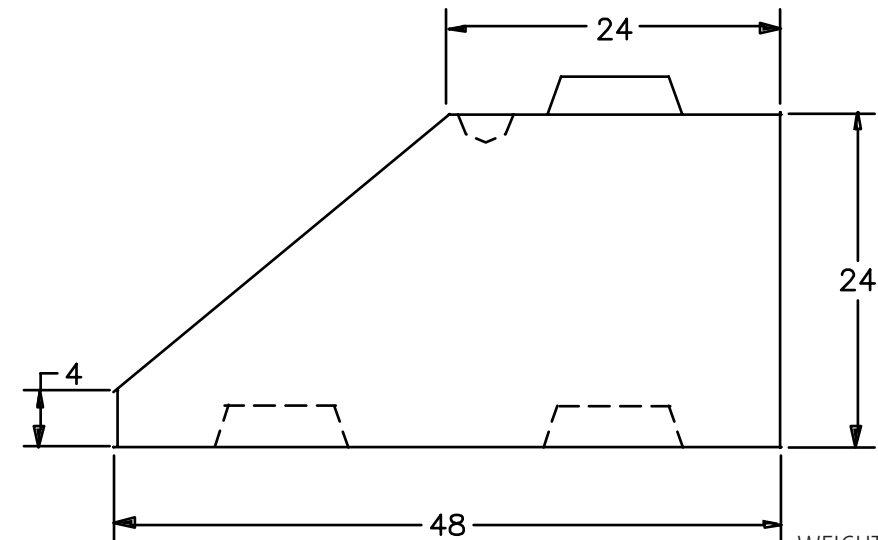

**KNOB STYLE
SPECIFICATION
SHEETS**

■ KNOB STYLE 24 X 24 X 48 FULL BLOCK

WEIGHT: 2,400 Lbs.
VOLUME: 16.00 Cft

■ KNOB STYLE 24 X 24 X 24 HALF BLOCK

WEIGHT: 1,200 Lbs.
VOLUME: 8.00 Cft

■ KNOB STYLE 12 X 24 X 48 FULL TOP CAP

WEIGHT: 1,200 Lbs.
VOLUME: 8.00 Cft

■ KNOB STYLE 12 X 24 X 24 HALF TOP CAP

WEIGHT: 600 Lbs.
VOLUME: 4.00 Cft

■ KNOB STYLE 24 X 24 X 48 SLOPED END - RIGHT

WEIGHT: 1,800 Lbs.
VOLUME: 12.00 Cft

■ KNOB STYLE 24 X 24 X 48 SLOPED END - LEFT

WEIGHT: 1,800 Lbs.
VOLUME: 12.00 Cft

■ KNOB STYLE 30 X 30 X 60 FULL BLOCK

WEIGHT: 4,700 Lbs.
VOLUME: 31.33 Cft

■ KNOB STYLE 30 X 30 X 30 HALF BLOCK

WEIGHT: 2,350 Lbs.
VOLUME: 15.67 Cft

■ KNOB STYLE 15 X 30 X 60 FULL TOP CAP

WEIGHT: 2,350 Lbs.
VOLUME: 15.67 Cft

■ KNOB STYLE 15 X 30 X 30 HALF TOP CAP

WEIGHT: 1,175 Lbs.
VOLUME: 7.84 Cft

■ KNOB STYLE 30 X 30 X 60 SLOPED END - RIGHT

WEIGHT: 3,500 Lbs.
VOLUME: 23.33 Cft

■ KNOB STYLE 30 X 30 X 60 SLOPED END - LEFT