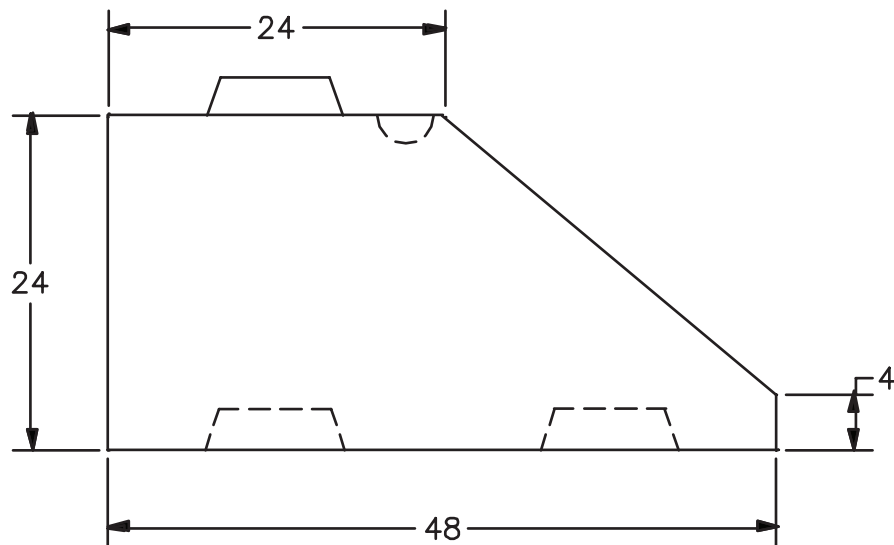

**KNOB STYLE
SPECIFICATION
SHEETS**

■ KNOB STYLE 24 X 24 X 48 FULL BLOCK

WEIGHT: 2,400 Lbs.
VOLUME: 16.00 Cft

■ KNOB STYLE 24 X 24 X 24 HALF BLOCK

WEIGHT: 1,200 Lbs.
VOLUME: 8.00 Cft

■ KNOB STYLE 12 X 24 X 48 FULL TOP CAP

WEIGHT: 1,200 Lbs.
VOLUME: 8.00 Cft

■ KNOB STYLE 12 X 24 X 24 HALF TOP CAP

WEIGHT: 600 Lbs.
VOLUME: 4.00 Cft

■ KNOB STYLE 24 X 24 X 48 SLOPED END - RIGHT

WEIGHT: 1,800 Lbs.
VOLUME: 12.00 Cft

■ KNOB STYLE 24 X 24 X 48 SLOPED END - LEFT

WEIGHT: 1,800 Lbs.
VOLUME: 12.00 Cft

■ KNOB STYLE 30 X 30 X 60 FULL BLOCK

WEIGHT: 4,700 Lbs.
VOLUME: 31.33 Cft

■ KNOB STYLE 30 X 30 X 30 HALF BLOCK

WEIGHT: 2,350 Lbs.
VOLUME: 15.67 Cft

■ KNOB STYLE 15 X 30 X 60 FULL TOP CAP

WEIGHT: 2,350 Lbs.
VOLUME: 15.67 Cft

■ KNOB STYLE 15 X 30 X 30 HALF TOP CAP

WEIGHT: 1,175 Lbs.
VOLUME: 7.84 Cft

■ KNOB STYLE 30 X 30 X 60 SLOPED END - RIGHT

WEIGHT: 3,500 Lbs.
VOLUME: 23.33 Cft

■ KNOB STYLE 30 X 30 X 60 SLOPED END - LEFT