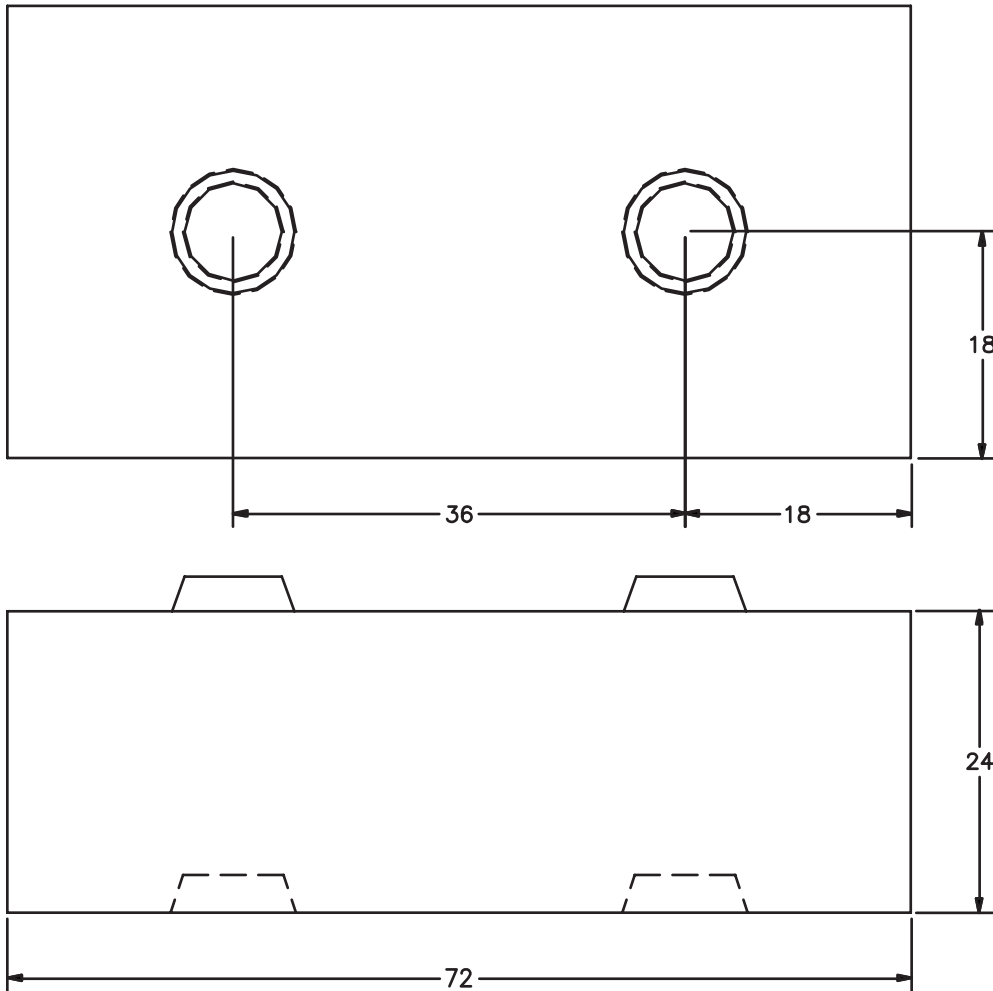

**KNOB STYLE
SPECIFICATION
SHEETS**

■ KNOB STYLE 24 X 24 X 48 FULL BLOCK

WEIGHT: 2,400 Lbs.
VOLUME: 16.00 Cft

■ KNOB STYLE 24 X 24 X 24 HALF BLOCK

WEIGHT: 1,200 Lbs.
VOLUME: 8.00 Cft

■ KNOB STYLE 12 X 24 X 48 FULL TOP CAP

WEIGHT: 1,800 Lbs.
VOLUME: 12.00 Cft

■ KNOB STYLE 30 X 30 X 60 FULL BLOCK

WEIGHT: 4,700 Lbs.
VOLUME: 31.33 Cft

■ KNOB STYLE 30 X 30 X 30 HALF BLOCK

WEIGHT: 2,350 Lbs.
VOLUME: 15.67 Cft

■ KNOB STYLE 15 X 30 X 60 FULL TOP CAP

WEIGHT: 2,350 Lbs.
VOLUME: 15.67 Cft

■ KNOB STYLE 15 X 30 X 30 HALF TOP CAP

WEIGHT: 1,175 Lbs.
VOLUME: 7.84 Cft

■ KNOB STYLE 30 X 30 X 60 SLOPED END - RIGHT

WEIGHT: 3,500 Lbs.
VOLUME: 23.33 Cft

■ KNOB STYLE 30 X 30 X 60 SLOPED END - LEFT

WEIGHT: 3,500 Lbs.
VOLUME: 23.33 Cft

■ KNOB STYLE 24 X 36 X 72 FULL JUMBO BLOCK

WEIGHT: 5,400 Lbs.
VOLUME: 36.00 Cft

■ KNOB STYLE 24 X 36 X 36 HALF JUMBO BLOCK

WEIGHT: 2,700 Lbs.
VOLUME: 18.00 Cft