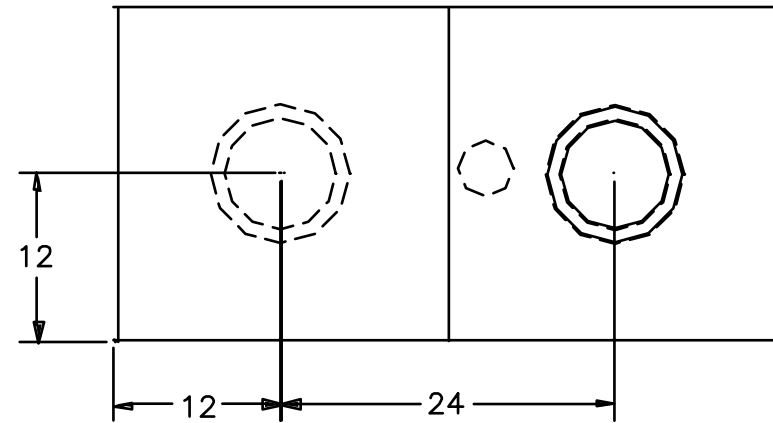

**KNOB STYLE
SPECIFICATION
SHEETS**

■ KNOB STYLE 24 X 24 X 48 FULL BLOCK

WEIGHT: 2,400 Lbs.
VOLUME: 16.00 Cft

■ KNOB STYLE 24 X 24 X 24 HALF BLOCK

WEIGHT: 1,200 Lbs.
VOLUME: 8.00 Cft

■ KNOB STYLE 12 X 24 X 48 FULL TOP CAP

WEIGHT: 1,200 Lbs.
VOLUME: 8.00 Cft

■ KNOB STYLE 12 X 24 X 24 HALF TOP CAP

WEIGHT: 600 Lbs.
VOLUME: 4.00 Cft

■ KNOB STYLE 24 X 24 X 48 SLOPED END - RIGHT

WEIGHT: 1,800 Lbs.
VOLUME: 12.00 Cft

■ KNOB STYLE 24 X 24 X 48 SLOPED END - LEFT

WEIGHT: 1,800 Lbs.
VOLUME: 12.00 Cft

■ KNOB STYLE 30 X 30 X 60 FULL BLOCK

WEIGHT: 4,700 Lbs.
VOLUME: 31.33 Cft

■ KNOB STYLE 30 X 30 X 30 HALF BLOCK

WEIGHT: 2,350 Lbs.
VOLUME: 15.67 Cft

■ KNOB STYLE 15 X 30 X 60 FULL TOP CAP

WEIGHT: 2,350 Lbs.
VOLUME: 15.67 Cft

■ KNOB STYLE 15 X 30 X 30 HALF TOP CAP

WEIGHT: 1,175 Lbs.
VOLUME: 7.84 Cft

■ KNOB STYLE 30 X 30 X 60 SLOPED END - RIGHT

WEIGHT: 3,500 Lbs.
VOLUME: 23.33 Cft

■ KNOB STYLE 30 X 30 X 60 SLOPED END - LEFT