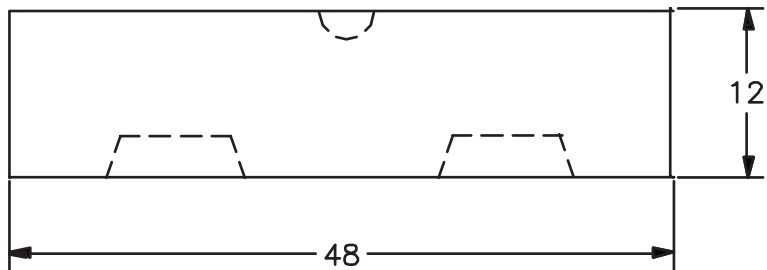

**KNOB STYLE
SPECIFICATION
SHEETS**

■ KNOB STYLE 24 X 24 X 48 FULL BLOCK

WEIGHT: 2,400 Lbs.
VOLUME: 16.00 Cft

■ KNOB STYLE 24 X 24 X 24 HALF BLOCK

WEIGHT: 1,200 Lbs.
VOLUME: 8.00 Cft

■ KNOB STYLE 12 X 24 X 48 FULL TOP CAP

WEIGHT: 1,200 Lbs.
VOLUME: 8.00 Cft

■ KNOB STYLE 12 X 24 X 24 HALF TOP CAP

WEIGHT: 600 Lbs.
VOLUME: 4.00 Cft

■ KNOB STYLE 24 X 24 X 48 SLOPED END - RIGHT

WEIGHT: 1,800 Lbs.
VOLUME: 12.00 Cft

■ KNOB STYLE 24 X 24 X 48 SLOPED END - LEFT

WEIGHT: 1,800 Lbs.
VOLUME: 12.00 Cft

■ KNOB STYLE 30 X 30 X 60 FULL BLOCK

WEIGHT: 4,700 Lbs.
VOLUME: 31.33 Cft

■ KNOB STYLE 30 X 30 X 30 HALF BLOCK

WEIGHT: 2,350 Lbs.
VOLUME: 15.67 Cft

■ KNOB STYLE 15 X 30 X 60 FULL TOP CAP

WEIGHT: 2,350 Lbs.
VOLUME: 15.67 Cft

■ KNOB STYLE 15 X 30 X 30 HALF TOP CAP

WEIGHT: 1,175 Lbs.
VOLUME: 7.84 Cft

■ KNOB STYLE 30 X 30 X 60 SLOPED END - RIGHT

WEIGHT: 3,500 Lbs.
VOLUME: 23.33 Cft

■ KNOB STYLE 30 X 30 X 60 SLOPED END - LEFT