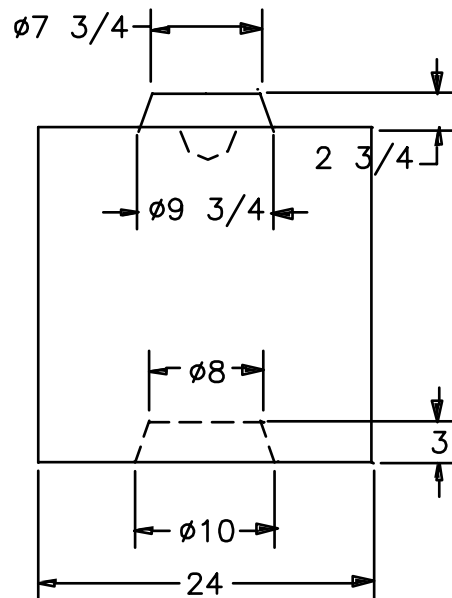

**KNOB STYLE
SPECIFICATION
SHEETS**

■ KNOB STYLE 24 X 24 X 48 FULL BLOCK

WEIGHT: 2,400 Lbs.
VOLUME: 16.00 Cft

■ KNOB STYLE 24 X 24 X 24 HALF BLOCK

WEIGHT: 1,200 Lbs.
VOLUME: 8.00 Cft

■ KNOB STYLE 12 X 24 X 48 FULL TOP CAP

WEIGHT: 1,200 Lbs.
VOLUME: 8.00 Cft

■ KNOB STYLE 12 X 24 X 24 HALF TOP CAP

WEIGHT: 600 Lbs.
VOLUME: 4.00 Cft

■ KNOB STYLE 24 X 24 X 48 SLOPED END - RIGHT

WEIGHT: 1,800 Lbs.
VOLUME: 12.00 Cft

■ KNOB STYLE 24 X 24 X 48 SLOPED END - LEFT

WEIGHT: 1,800 Lbs.
VOLUME: 12.00 Cft

■ KNOB STYLE 30 X 30 X 60 FULL BLOCK

WEIGHT: 4,700 Lbs.
VOLUME: 31.33 Cft

■ KNOB STYLE 30 X 30 X 30 HALF BLOCK

WEIGHT: 2,350 Lbs.
VOLUME: 15.67 Cft

■ KNOB STYLE 15 X 30 X 60 FULL TOP CAP

WEIGHT: 2,350 Lbs.
VOLUME: 15.67 Cft

■ KNOB STYLE 15 X 30 X 30 HALF TOP CAP

WEIGHT: 1,175 Lbs.
VOLUME: 7.84 Cft

■ KNOB STYLE 30 X 30 X 60 SLOPED END - RIGHT

WEIGHT: 3,500 Lbs.
VOLUME: 23.33 Cft

■ KNOB STYLE 30 X 30 X 60 SLOPED END - LEFT