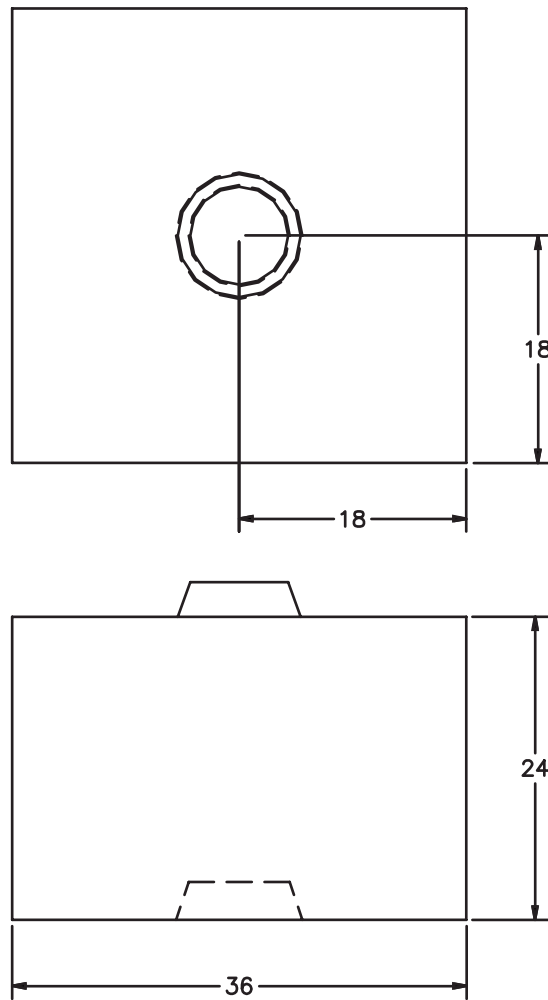

**KNOB STYLE
SPECIFICATION
SHEETS**

■ KNOB STYLE 24 X 24 X 48 FULL BLOCK

WEIGHT: 2,400 Lbs.
VOLUME: 16.00 Cft

■ KNOB STYLE 24 X 24 X 24 HALF BLOCK

WEIGHT: 1,200 Lbs.
VOLUME: 8.00 Cft

■ KNOB STYLE 12 X 24 X 48 FULL TOP CAP

WEIGHT: 1,800 Lbs.
VOLUME: 12.00 Cft

■ KNOB STYLE 30 X 30 X 60 FULL BLOCK

WEIGHT: 4,700 Lbs.
VOLUME: 31.33 Cft

■ KNOB STYLE 30 X 30 X 30 HALF BLOCK

WEIGHT: 2,350 Lbs.
VOLUME: 15.67 Cft

■ KNOB STYLE 15 X 30 X 60 FULL TOP CAP

WEIGHT: 2,350 Lbs.
VOLUME: 15.67 Cft

■ KNOB STYLE 15 X 30 X 30 HALF TOP CAP

WEIGHT: 1,175 Lbs.
VOLUME: 7.84 Cft

■ KNOB STYLE 30 X 30 X 60 SLOPED END - RIGHT

WEIGHT: 3,500 Lbs.
VOLUME: 23.33 Cft

■ KNOB STYLE 30 X 30 X 60 SLOPED END - LEFT

WEIGHT: 3,500 Lbs.
VOLUME: 23.33 Cft

■ KNOB STYLE 24 X 36 X 72 FULL JUMBO BLOCK

WEIGHT: 5,400 Lbs.
VOLUME: 36.00 Cft

■ KNOB STYLE 24 X 36 X 36 HALF JUMBO BLOCK

WEIGHT: 2,700 Lbs.
VOLUME: 18.00 Cft