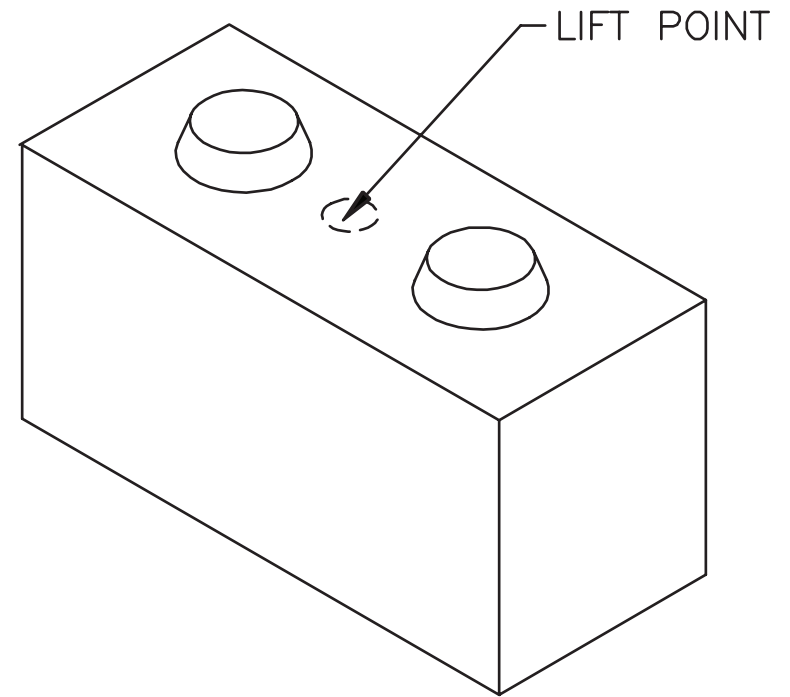

**KNOB STYLE
SPECIFICATION
SHEETS**

■ KNOB STYLE 24 X 24 X 48 FULL BLOCK

WEIGHT: 2,400 Lbs.
VOLUME: 16.00 Cft

■ KNOB STYLE 24 X 24 X 24 HALF BLOCK

WEIGHT: 1,200 Lbs.
VOLUME: 8.00 Cft

■ KNOB STYLE 12 X 24 X 48 FULL TOP CAP

WEIGHT: 1,200 Lbs.
VOLUME: 8.00 Cft

■ KNOB STYLE 12 X 24 X 24 HALF TOP CAP

WEIGHT: 600 Lbs.
VOLUME: 4.00 Cft

■ KNOB STYLE 24 X 24 X 48 SLOPED END - RIGHT

WEIGHT: 1,800 Lbs.
VOLUME: 12.00 Cft

■ KNOB STYLE 24 X 24 X 48 SLOPED END - LEFT

WEIGHT: 1,800 Lbs.
VOLUME: 12.00 Cft

■ KNOB STYLE 30 X 30 X 60 FULL BLOCK

WEIGHT: 4,700 Lbs.
VOLUME: 31.33 Cft

■ KNOB STYLE 30 X 30 X 30 HALF BLOCK

WEIGHT: 2,350 Lbs.
VOLUME: 15.67 Cft

■ KNOB STYLE 15 X 30 X 60 FULL TOP CAP

WEIGHT: 2,350 Lbs.
VOLUME: 15.67 Cft

■ KNOB STYLE 15 X 30 X 30 HALF TOP CAP

WEIGHT: 1,175 Lbs.
VOLUME: 7.84 Cft

■ KNOB STYLE 30 X 30 X 60 SLOPED END - RIGHT

WEIGHT: 3,500 Lbs.
VOLUME: 23.33 Cft

■ KNOB STYLE 30 X 30 X 60 SLOPED END - LEFT