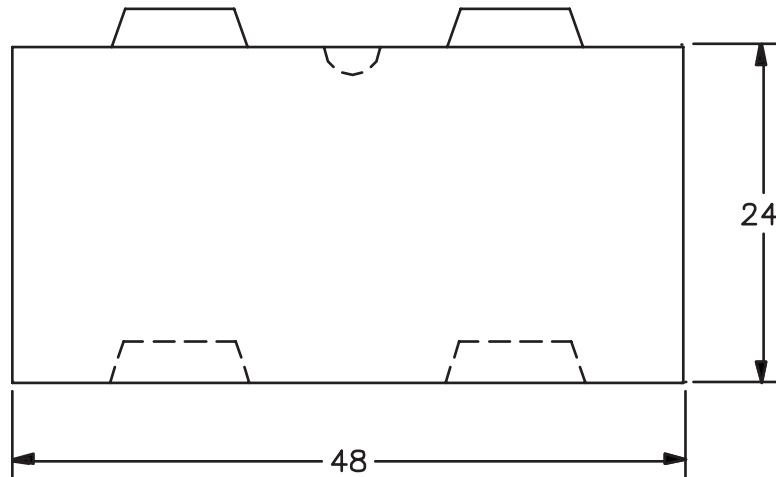

**KNOB STYLE
SPECIFICATION
SHEETS**

■ KNOB STYLE 24 X 24 X 48 FULL BLOCK

WEIGHT: 2,400 Lbs.
VOLUME: 16.00 Cft

■ KNOB STYLE 24 X 24 X 24 HALF BLOCK

WEIGHT: 1,200 Lbs.
VOLUME: 8.00 Cft

■ KNOB STYLE 12 X 24 X 48 FULL TOP CAP

WEIGHT: 1,200 Lbs.
VOLUME: 8.00 Cft

■ KNOB STYLE 12 X 24 X 24 HALF TOP CAP

WEIGHT: 600 Lbs.
VOLUME: 4.00 Cft

■ KNOB STYLE 24 X 24 X 48 SLOPED END - RIGHT

WEIGHT: 1,800 Lbs.
VOLUME: 12.00 Cft

■ KNOB STYLE 24 X 24 X 48 SLOPED END - LEFT

WEIGHT: 1,800 Lbs.
VOLUME: 12.00 Cft

■ KNOB STYLE 30 X 30 X 60 FULL BLOCK

WEIGHT: 4,700 Lbs.
VOLUME: 31.33 Cft

■ KNOB STYLE 30 X 30 X 30 HALF BLOCK

WEIGHT: 2,350 Lbs.
VOLUME: 15.67 Cft

■ KNOB STYLE 15 X 30 X 60 FULL TOP CAP

WEIGHT: 3,500 Lbs.
VOLUME: 23.33 Cft

■ KNOB STYLE 24 X 36 X 72 FULL JUMBO BLOCK

WEIGHT: 5,400 Lbs.
VOLUME: 36.00 Cft

■ KNOB STYLE 24 X 36 X 36 HALF JUMBO BLOCK

WEIGHT: 2,700 Lbs.
VOLUME: 18.00 Cft