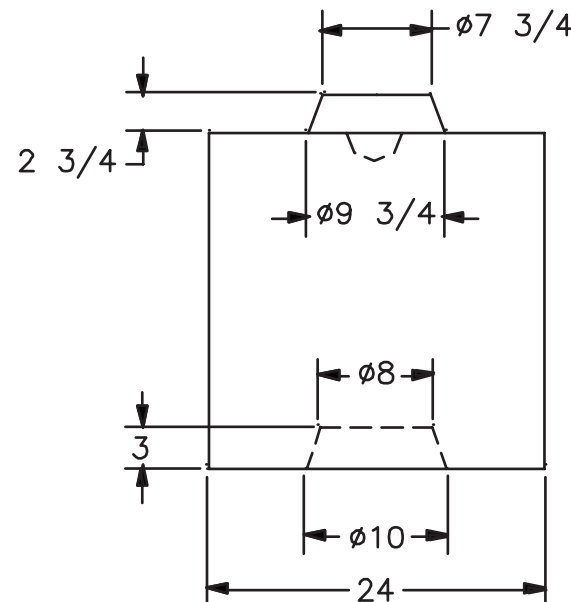

**KNOB STYLE
SPECIFICATION
SHEETS**

■ KNOB STYLE 24 X 24 X 48 FULL BLOCK

WEIGHT: 2,400 Lbs.
VOLUME: 16.00 Cft

■ KNOB STYLE 24 X 24 X 24 HALF BLOCK

WEIGHT: 1,200 Lbs.
VOLUME: 8.00 Cft

■ KNOB STYLE 12 X 24 X 48 FULL TOP CAP

WEIGHT: 1,200 Lbs.
VOLUME: 8.00 Cft

■ KNOB STYLE 12 X 24 X 24 HALF TOP CAP

WEIGHT: 600 Lbs.
VOLUME: 4.00 Cft

■ KNOB STYLE 24 X 24 X 48 SLOPED END - RIGHT

WEIGHT: 1,800 Lbs.
VOLUME: 12.00 Cft

■ KNOB STYLE 24 X 24 X 48 SLOPED END - LEFT

WEIGHT: 1,800 Lbs.
VOLUME: 12.00 Cft

■ KNOB STYLE 30 X 30 X 60 FULL BLOCK

WEIGHT: 4,700 Lbs.
VOLUME: 31.33 Cft

■ KNOB STYLE 30 X 30 X 30 HALF BLOCK

WEIGHT: 2,350 Lbs.
VOLUME: 15.67 Cft

■ KNOB STYLE 15 X 30 X 60 FULL TOP CAP

WEIGHT: 2,350 Lbs.
VOLUME: 15.67 Cft

■ KNOB STYLE 15 X 30 X 30 HALF TOP CAP

WEIGHT: 1,175 Lbs.
VOLUME: 7.84 Cft

■ KNOB STYLE 30 X 30 X 60 SLOPED END - RIGHT

WEIGHT: 3,500 Lbs.
VOLUME: 23.33 Cft

■ KNOB STYLE 30 X 30 X 60 SLOPED END - LEFT