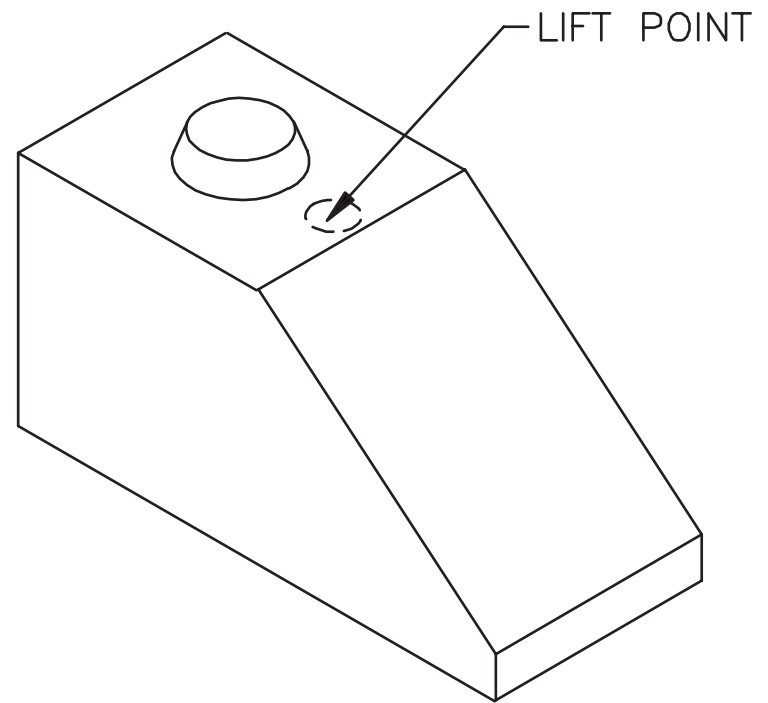

**KNOB STYLE
SPECIFICATION
SHEETS**

■ KNOB STYLE 24 X 24 X 48 FULL BLOCK

WEIGHT: 2,400 Lbs.
VOLUME: 16.00 Cft

■ KNOB STYLE 24 X 24 X 24 HALF BLOCK

WEIGHT: 1,200 Lbs.
VOLUME: 8.00 Cft

■ KNOB STYLE 12 X 24 X 48 FULL TOP CAP

WEIGHT: 1,200 Lbs.
VOLUME: 8.00 Cft

■ KNOB STYLE 12 X 24 X 24 HALF TOP CAP

WEIGHT: 600 Lbs.
VOLUME: 4.00 Cft

■ KNOB STYLE 24 X 24 X 48 SLOPED END - RIGHT

WEIGHT: 1,800 Lbs.
VOLUME: 12.00 Cft

■ KNOB STYLE 24 X 24 X 48 SLOPED END - LEFT

WEIGHT: 1,800 Lbs.
VOLUME: 12.00 Cft

■ KNOB STYLE 30 X 30 X 60 FULL BLOCK

WEIGHT: 4,700 Lbs.
VOLUME: 31.33 Cft

■ KNOB STYLE 30 X 30 X 30 HALF BLOCK

WEIGHT: 2,350 Lbs.
VOLUME: 15.67 Cft

■ KNOB STYLE 15 X 30 X 60 FULL TOP CAP

WEIGHT: 2,350 Lbs.
VOLUME: 15.67 Cft

■ KNOB STYLE 15 X 30 X 30 HALF TOP CAP

WEIGHT: 1,175 Lbs.
VOLUME: 7.84 Cft

■ KNOB STYLE 30 X 30 X 60 SLOPED END - RIGHT

WEIGHT: 3,500 Lbs.
VOLUME: 23.33 Cft

■ KNOB STYLE 30 X 30 X 60 SLOPED END - LEFT