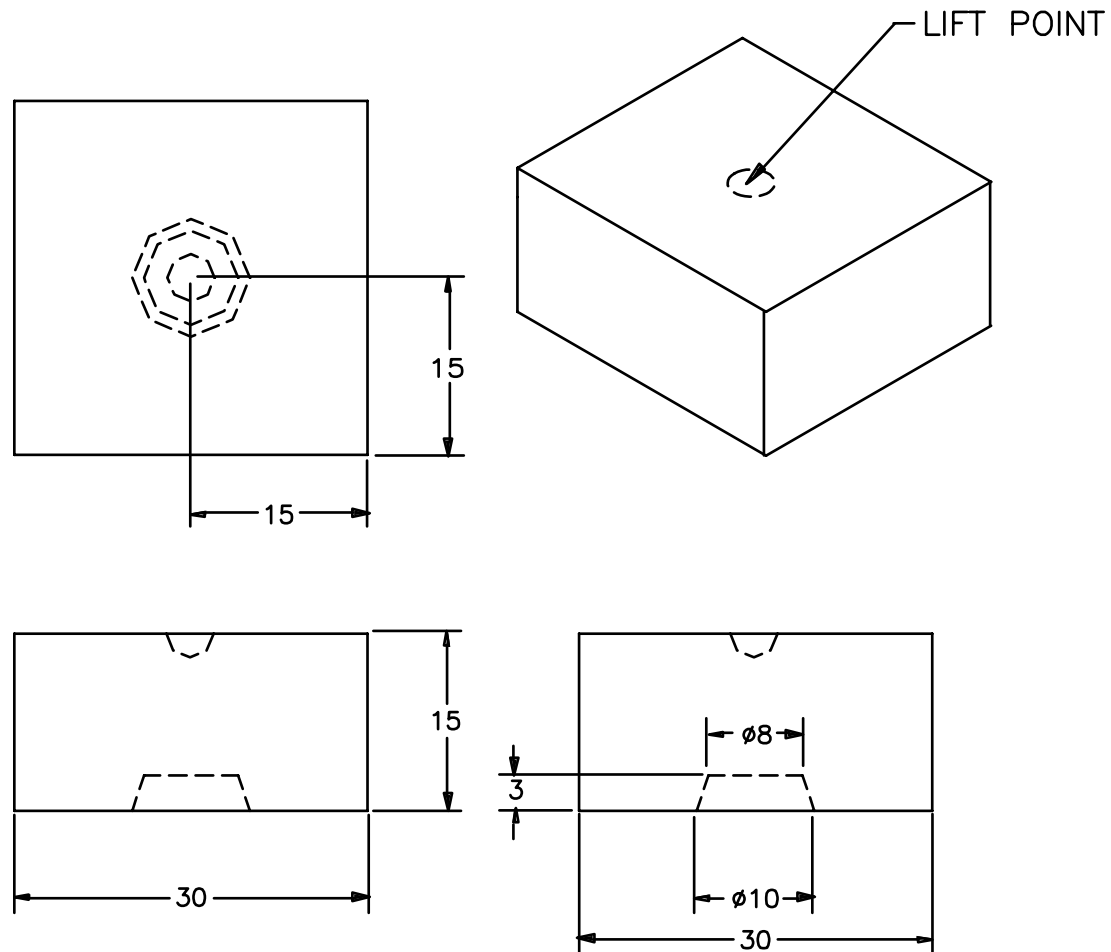

WEIGHT: 1,200 Lbs.
VOLUME: 8.00 Cft

■ KNOB STYLE 12 X 24 X 24 HALF TOP CAP

WEIGHT: 600 Lbs.
VOLUME: 4.00 Cft

■ KNOB STYLE 24 X 24 X 48 SLOPED END - RIGHT

WEIGHT: 1,800 Lbs.
VOLUME: 12.00 Cft

■ KNOB STYLE 24 X 24 X 48 SLOPED END - LEFT

WEIGHT: 1,800 Lbs.
VOLUME: 12.00 Cft

■ KNOB STYLE 30 X 30 X 60 FULL BLOCK

WEIGHT: 4,700 Lbs.
VOLUME: 31.33 Cft

■ KNOB STYLE 30 X 30 X 30 HALF BLOCK

WEIGHT: 2,350 Lbs.
VOLUME: 15.67 Cft

■ KNOB STYLE 15 X 30 X 60 FULL TOP CAP

WEIGHT: 2,350 Lbs.
VOLUME: 15.67 Cft

■ KNOB STYLE 15 X 30 X 30 HALF TOP CAP

WEIGHT: 1,175 Lbs.
VOLUME: 7.84 Cft

■ KNOB STYLE 30 X 30 X 60 SLOPED END - RIGHT

WEIGHT: 3,500 Lbs.
VOLUME: 23.33 Cft

■ KNOB STYLE 30 X 30 X 60 SLOPED END - LEFT

WEIGHT: 3,500 Lbs.
VOLUME: 23.33 Cft

■ KNOB STYLE 24 X 36 X 72 FULL JUMBO BLOCK

WEIGHT: 5,400 Lbs.
VOLUME: 36.00 Cft

■ KNOB STYLE 24 X 36 X 36 HALF JUMBO BLOCK

WEIGHT: 2,700 Lbs.
VOLUME: 18.00 Cft