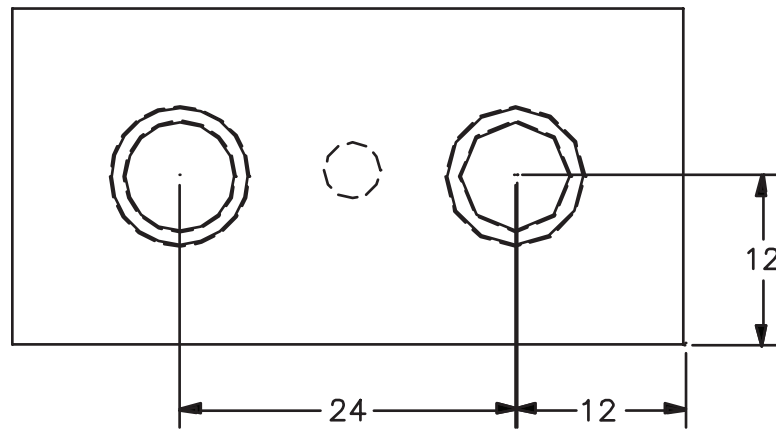

**KNOB STYLE
SPECIFICATION
SHEETS**

■ KNOB STYLE 24 X 24 X 48 FULL BLOCK

WEIGHT: 2,400 Lbs.
VOLUME: 16.00 Cft

■ KNOB STYLE 24 X 24 X 24 HALF BLOCK

WEIGHT: 1,200 Lbs.
VOLUME: 8.00 Cft

■ KNOB STYLE 12 X 24 X 48 FULL TOP CAP

WEIGHT: 1,200 Lbs.
VOLUME: 8.00 Cft

■ KNOB STYLE 12 X 24 X 24 HALF TOP CAP

WEIGHT: 600 Lbs.
VOLUME: 4.00 Cft

■ KNOB STYLE 24 X 24 X 48 SLOPED END - RIGHT

WEIGHT: 1,800 Lbs.
VOLUME: 12.00 Cft

■ KNOB STYLE 24 X 24 X 48 SLOPED END - LEFT

WEIGHT: 1,800 Lbs.
VOLUME: 12.00 Cft

■ KNOB STYLE 30 X 30 X 60 FULL BLOCK

WEIGHT: 4,700 Lbs.
VOLUME: 31.33 Cft

■ KNOB STYLE 30 X 30 X 30 HALF BLOCK

WEIGHT: 2,350 Lbs.
VOLUME: 15.67 Cft

■ KNOB STYLE 15 X 30 X 60 FULL TOP CAP

WEIGHT: 2,350 Lbs.
VOLUME: 15.67 Cft

■ KNOB STYLE 15 X 30 X 30 HALF TOP CAP

WEIGHT: 1,175 Lbs.
VOLUME: 7.84 Cft

■ KNOB STYLE 30 X 30 X 60 SLOPED END - RIGHT

WEIGHT: 3,500 Lbs.
VOLUME: 23.33 Cft

■ KNOB STYLE 30 X 30 X 60 SLOPED END - LEFT