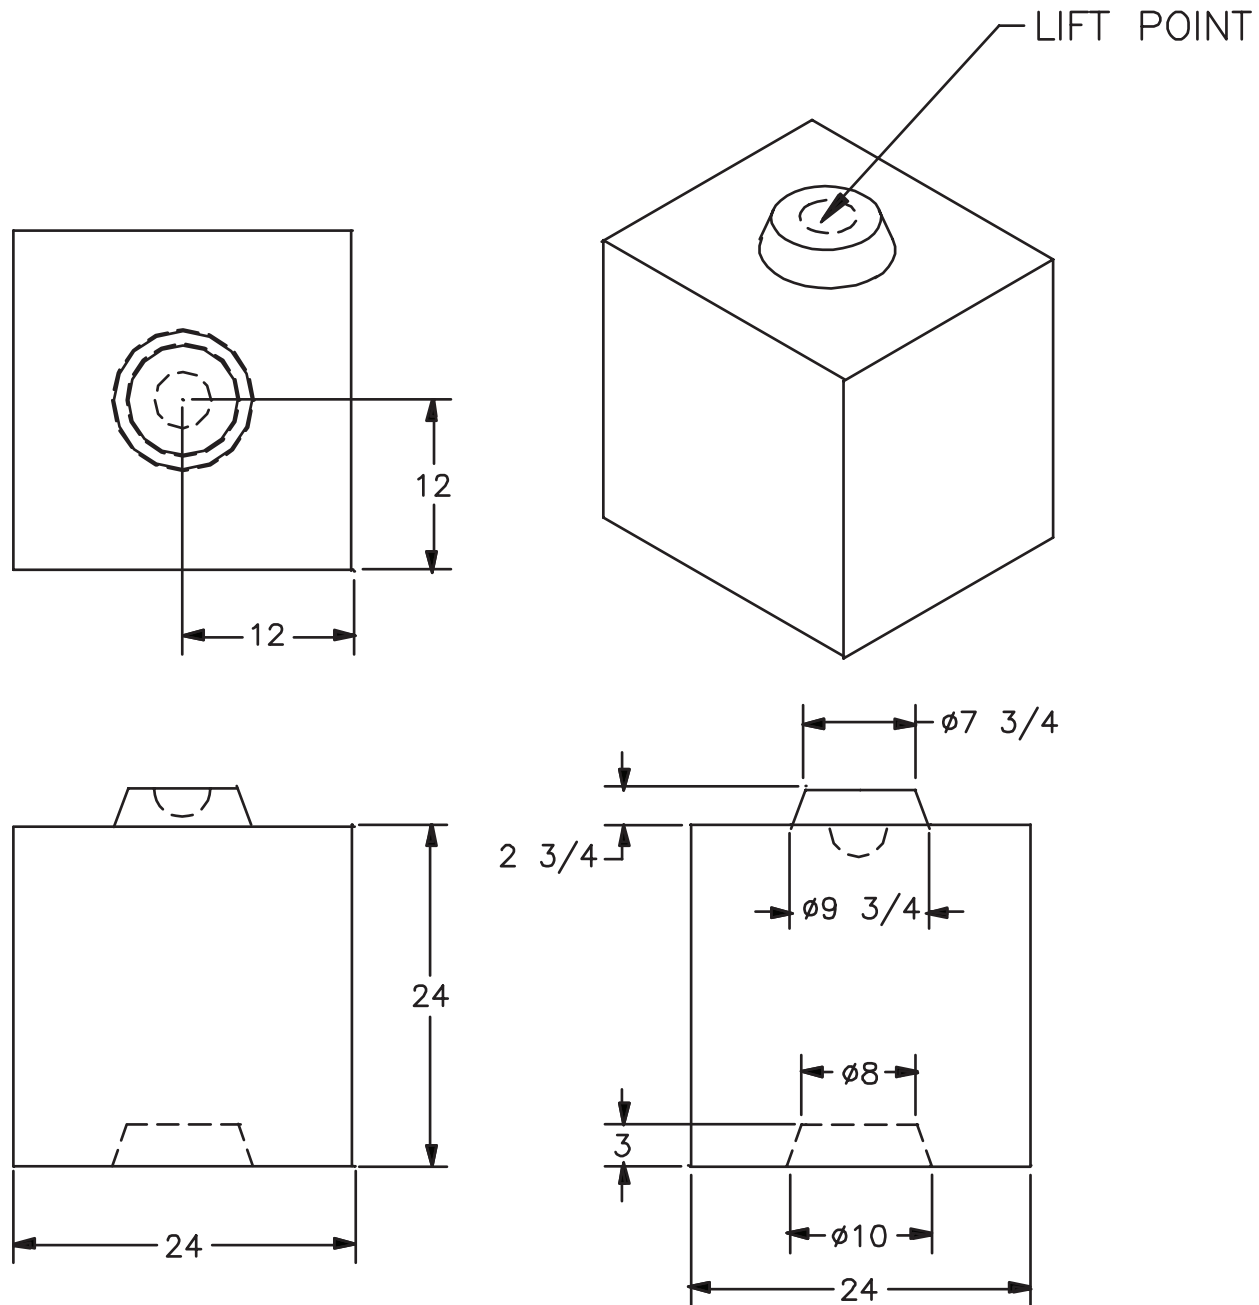

**KNOB STYLE
SPECIFICATION
SHEETS**

■ KNOB STYLE 24 X 24 X 48 FULL BLOCK

WEIGHT: 2,400 Lbs.
VOLUME: 16.00 Cft

■ KNOB STYLE 24 X 24 X 24 HALF BLOCK

WEIGHT: 1,200 Lbs.
VOLUME: 8.00 Cft

■ KNOB STYLE 12 X 24 X 48 FULL TOP CAP

WEIGHT: 1,200 Lbs.
VOLUME: 8.00 Cft

■ KNOB STYLE 12 X 24 X 24 HALF TOP CAP

WEIGHT: 600 Lbs.
VOLUME: 4.00 Cft

■ KNOB STYLE 24 X 24 X 48 SLOPED END - RIGHT

WEIGHT: 1,800 Lbs.
VOLUME: 12.00 Cft

■ KNOB STYLE 24 X 24 X 48 SLOPED END - LEFT

WEIGHT: 1,800 Lbs.
VOLUME: 12.00 Cft

■ KNOB STYLE 30 X 30 X 60 FULL BLOCK

WEIGHT: 4,700 Lbs.
VOLUME: 31.33 Cft

■ KNOB STYLE 30 X 30 X 30 HALF BLOCK

WEIGHT: 2,350 Lbs.
VOLUME: 15.67 Cft

■ KNOB STYLE 15 X 30 X 60 FULL TOP CAP

WEIGHT: 2,350 Lbs.
VOLUME: 15.67 Cft

■ KNOB STYLE 15 X 30 X 30 HALF TOP CAP

WEIGHT: 1,175 Lbs.
VOLUME: 7.84 Cft

■ KNOB STYLE 30 X 30 X 60 SLOPED END - RIGHT

WEIGHT: 3,500 Lbs.
VOLUME: 23.33 Cft

■ KNOB STYLE 30 X 30 X 60 SLOPED END - LEFT