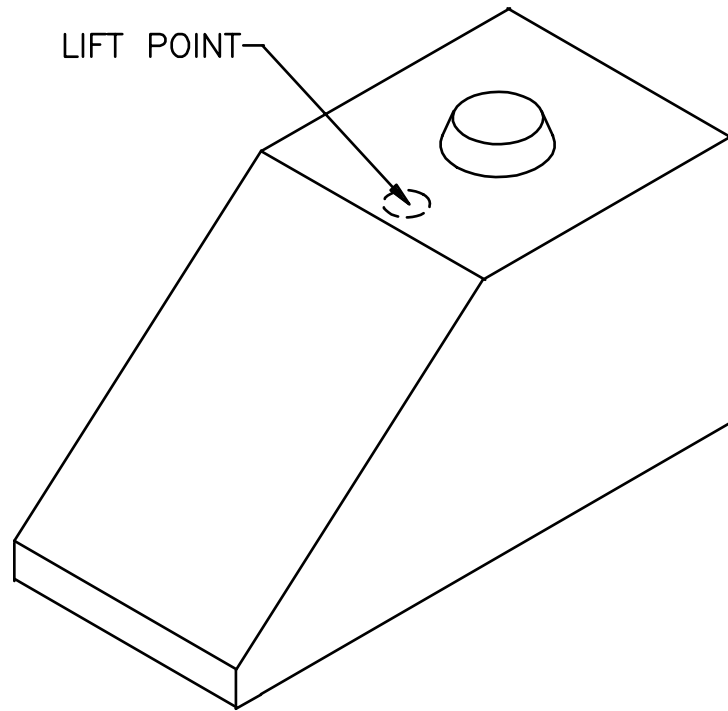

WEIGHT: 2,350 Lbs.
VOLUME: 15.67 Cft

■ KNOB STYLE 15 X 30 X 30 HALF TOP CAP

WEIGHT: 1,175 Lbs.
VOLUME: 7.84 Cft

■ KNOB STYLE 30 X 30 X 60 SLOPED END - RIGHT

WEIGHT: 3,500 Lbs.
VOLUME: 23.33 Cft

■ KNOB STYLE 30 X 30 X 60 SLOPED END - LEFT

WEIGHT: 3,500 Lbs.
VOLUME: 23.33 Cft

■ KNOB STYLE 24 X 36 X 72 FULL JUMBO BLOCK

WEIGHT: 5,400 Lbs.
VOLUME: 36.00 Cft

■ KNOB STYLE 24 X 36 X 36 HALF JUMBO BLOCK

WEIGHT: 2,700 Lbs.
VOLUME: 18.00 Cft