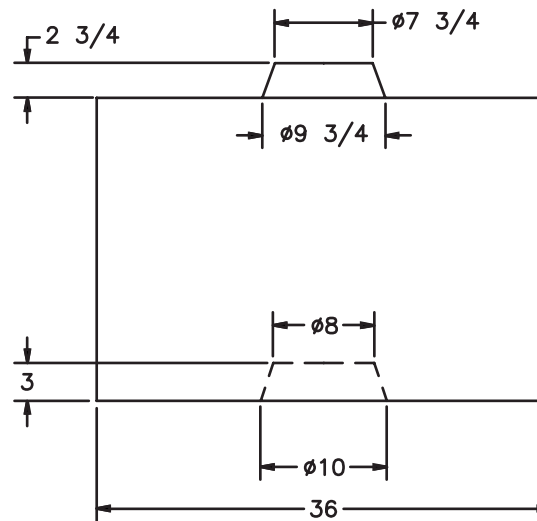

WEIGHT: 2,350 Lbs.
VOLUME: 15.67 Cft

■ KNOB STYLE 15 X 30 X 30 HALF TOP CAP

WEIGHT: 1,175 Lbs.
VOLUME: 7.84 Cft

■ KNOB STYLE 30 X 30 X 60 SLOPED END - RIGHT

WEIGHT: 3,500 Lbs.
VOLUME: 23.33 Cft

■ KNOB STYLE 30 X 30 X 60 SLOPED END - LEFT

WEIGHT: 3,500 Lbs.
VOLUME: 23.33 Cft

■ KNOB STYLE 24 X 36 X 72 FULL JUMBO BLOCK

WEIGHT: 5,400 Lbs.
VOLUME: 36.00 Cft

■ KNOB STYLE 24 X 36 X 36 HALF JUMBO BLOCK

WEIGHT: 2,700 Lbs.
VOLUME: 18.00 Cft