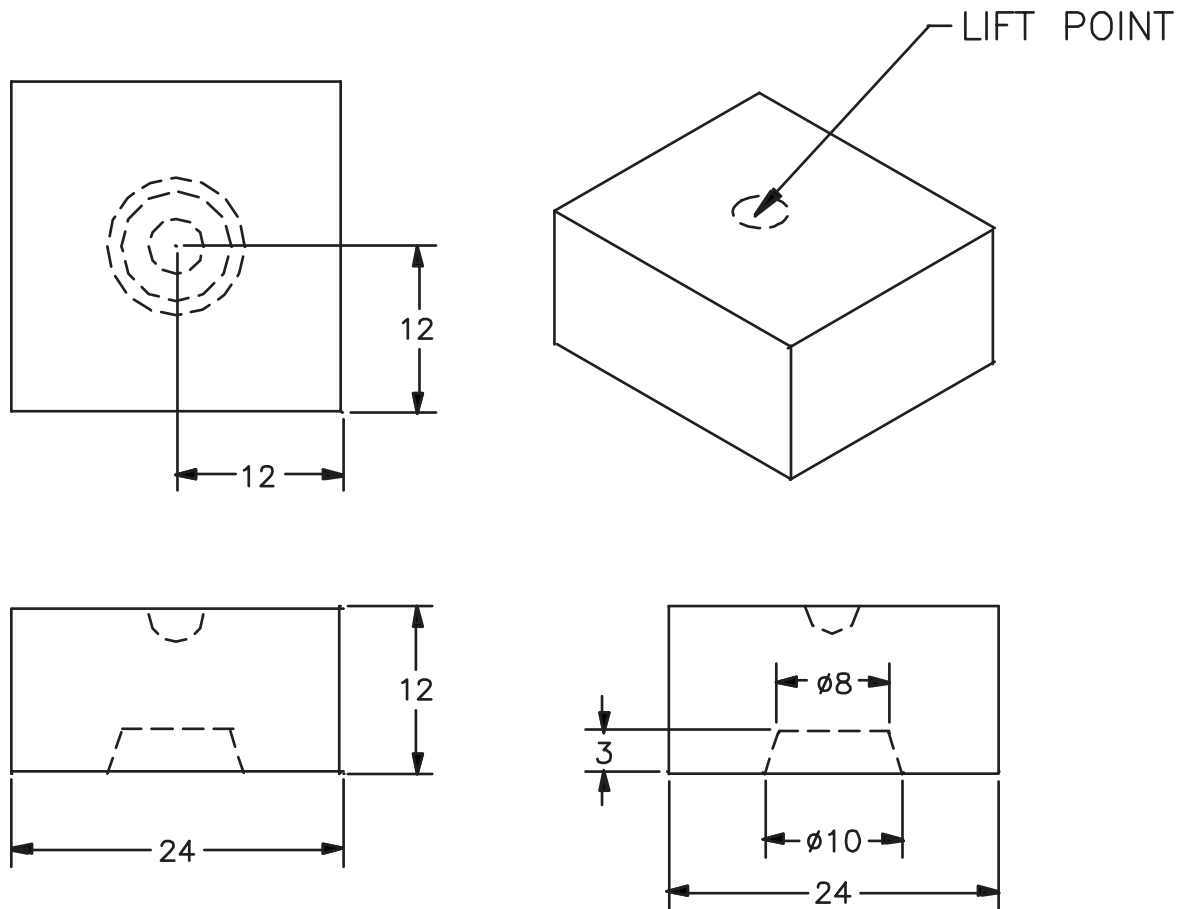

**KNOB STYLE
SPECIFICATION
SHEETS**

■ KNOB STYLE 24 X 24 X 48 FULL BLOCK

WEIGHT: 2,400 Lbs.
VOLUME: 16.00 Cft

■ KNOB STYLE 24 X 24 X 24 HALF BLOCK

WEIGHT: 1,200 Lbs.
VOLUME: 8.00 Cft

■ KNOB STYLE 12 X 24 X 48 FULL TOP CAP

WEIGHT: 1,200 Lbs.
VOLUME: 8.00 Cft

■ KNOB STYLE 12 X 24 X 24 HALF TOP CAP

WEIGHT: 600 Lbs.
VOLUME: 4.00 Cft

■ KNOB STYLE 24 X 24 X 48 SLOPED END - RIGHT

WEIGHT: 1,800 Lbs.
VOLUME: 12.00 Cft

■ KNOB STYLE 24 X 24 X 48 SLOPED END - LEFT

WEIGHT: 1,800 Lbs.
VOLUME: 12.00 Cft

■ KNOB STYLE 30 X 30 X 60 FULL BLOCK

WEIGHT: 4,700 Lbs.
VOLUME: 31.33 Cft

■ KNOB STYLE 30 X 30 X 30 HALF BLOCK

WEIGHT: 2,350 Lbs.
VOLUME: 15.67 Cft

■ KNOB STYLE 15 X 30 X 60 FULL TOP CAP

WEIGHT: 2,350 Lbs.
VOLUME: 15.67 Cft

■ KNOB STYLE 15 X 30 X 30 HALF TOP CAP

WEIGHT: 1,175 Lbs.
VOLUME: 7.84 Cft

■ KNOB STYLE 30 X 30 X 60 SLOPED END - RIGHT

WEIGHT: 3,500 Lbs.
VOLUME: 23.33 Cft

■ KNOB STYLE 30 X 30 X 60 SLOPED END - LEFT